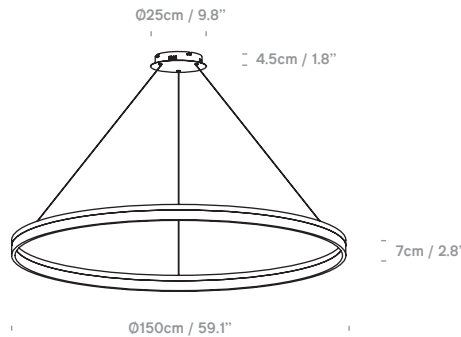

Ring 40
USA: PR059320XX

Ring 60
USA: PR059340XX

Ring 80
USA: PR059360XX

Ring 100
USA: PR059390XX

Ring 120
USA: PR059395XX

Ring 150
USA: PR059398XX

Multiple Rings in Single Pendant Available

Order Format:
Product Code A +
Product Code B + ...

Example:
Ring 100 White + Ring 80 White
= PR05939001 + PR05936001

Drop Height at 59 inches from ceiling rose and adjustable for each ring.

Colour + EAN/UPC Code

01 - White
(RAL 9003 Matt)
UPC:
40: 816827023456
60: 816827023463
80: 816827023470
100: 816827023487
120: 816827023494
150: 816827023500

02 - BLACK
(RAL 9011 Matt)
UPC:
40: 816827023395
60: 816827023401
80: 816827023418
100: 816827023425
120: 816827023432
150: 816827023449

Category	Pendant	IP Rating	IP20	LED Chip	Samsung	Other Information	
Material	Aluminium + PMMA	Product Weight	40: 4.6 lbs / 60: 5.5 lbs / 80: 7.7 lbs	Wattage	40: 15W / 60: 25W / 80: 35W	Special Order:	3500K / 4000K / 5000K, RAL colour, cable length customizable
Cable	59" Silver Suspension & Output Power Cable.	Individual Carton Size	100: 8.8 lbs / 120: 11 lbs / 150: 15.4 lbs	Luminous Flux	100: 45W / 120: 50W / 150: 60W	Energy Efficiency:	Class F
Lightsource	Integrated LED	Shipping Carton Quantity	40: 18.5x18.5x5.9in / 60: 26x26x5.9in	Colour Temp	40: 1050lm / 60: 1750lm / 80: 2450lm	LED Life:	Minimum 50,000h
Switched	No	Shipping Carton Weight	80: 35x35x5.9in / 100: 42x42x5.9in	CRI	100: 3150lm / 120: 3500lm / 150: 4200lm		
Class	cETLus Class II		120: 49.6x49.6x6.3in / 150: 61.4x61.4x6.3in	Dimmable	3000K 90+ CRI 0-10v dimming		
			100: 4KGS / 60: 6KGS / 80: 7.5KGS				
			100: 13KGS / 120: 15KGS / 150: 20KGS				