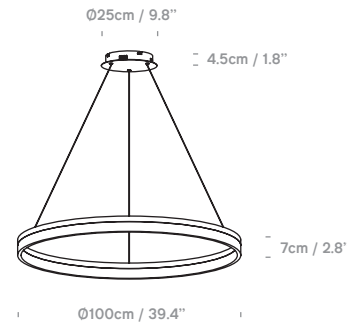

Ring 40
USA: PR059320XX

Ring 60
USA: PR059340XX

Ring 80
USA: PR059360XX

Ring 100
USA: PR059390XX

Ring 120
USA: PR059395XX

Ring 150
USA: PR059398XX

Multiple Rings in Single Pendant Available

Order Format:
Product Code A +
Product Code B + ...

Example:
Ring 100 White + Ring 80 White
= PR05939001 + PR05936001

Drop Height at 59 inches from ceiling rose and adjustable for each ring.

Colour + EAN/UPC Code

01 - White
(RAL 9003 Matt)
UPC:
40: 816827023456
60: 816827023463
80: 816827023470
100: 816827023487
120: 816827023494
150: 816827023500

02 - BLACK
(RAL 9011 Matt)
UPC:
40: 816827023395
60: 816827023401
80: 816827023418
100: 816827023425
120: 816827023432
150: 816827023449

Category	Pendant	IP Rating	IP20	LED Chip	Samsung	Other Information	
Material	Aluminium + PMMA	Product Weight	40: 4.6 lbs / 60: 5.5 lbs / 80: 7.7 lbs	Wattage	40: 15W / 60: 25W / 80: 35W	Special Order:	3500K / 4000K / 5000K, RAL colour, cable length customizable
Cable	59" Silver Suspension & Output Power Cable.	Individual Carton Size	100: 8.8 lbs / 120: 11 lbs / 150: 15.4 lbs	Luminous Flux	100: 45W / 120: 50W / 150: 60W	Energy Efficiency:	Class F
Lightsource	Integrated LED	Shipping Carton Quantity	40: 18.5x18.5x5.9in / 60: 26x26x5.9in	Colour Temp	40: 1050lm / 60: 1750lm / 80: 2450lm	LED Life:	Minimum 50,000h
Switched	No	Shipping Carton Weight	80: 35x35x5.9in / 100: 42x42x5.9in	CRI	100: 3150lm / 120: 3500lm / 150: 4200lm		
Class	cETLus Class II		120: 49.6x49.6x6.3in / 150: 61.4x61.4x6.3in	Dimmable	3000K 90+ CRI 0-10v dimming		
			100: 4KGS / 60: 6KGS / 80: 7.5KGS				
			100: 13KGS / 120: 15KGS / 150: 20KGS				