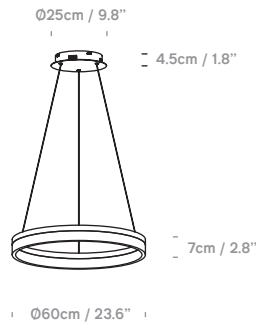

Ring 40
USA: PR059320XX

Ring 60
USA: PR059340XX

Ring 80
USA: PR059360XX

Ring 100
USA: PR059390XX

Ring 120
USA: PR059395XX

Ring 150
USA: PR059398XX

Multiple Rings in Single Pendant Available

Order Format:
Product Code A +
Product Code B + ...

Example:
Ring 100 White + Ring 80 White
= PR05939001 + PR05936001

Drop Height at 59 inches from ceiling rose and adjustable for each ring.

Colour + EAN/UPC Code

01 - White
(RAL 9003 Matt)
UPC:
40: 816827023456
60: 816827023463
80: 816827023470
100: 816827023487
120: 816827023494
150: 816827023500

02 - BLACK
(RAL 9011 Matt)
UPC:
40: 816827023395
60: 816827023401
80: 816827023418
100: 816827023425
120: 816827023432
150: 816827023449

Category	Pendant	IP Rating	IP20	LED Chip	Samsung	Other Information	
Material	Aluminium + PMMA	Product Weight	40: 4.6 lbs / 60: 5.5 lbs / 80: 7.7 lbs	Wattage	40: 15W / 60: 25W / 80: 35W	Special Order:	3500K / 4000K / 5000K, RAL colour, cable length customizable
Cable	59" Silver Suspension & Output Power Cable.	Individual Carton Size	100: 8.8 lbs / 120: 11 lbs / 150: 15.4 lbs	Luminous Flux	100: 45W / 120: 50W / 150: 60W	Energy Efficiency:	Class F
Lightsource	Integrated LED	Shipping Carton Quantity	40: 18.5x18.5x5.9in / 60: 26x26x5.9in	Colour Temp	40: 1050lm / 60: 1750lm / 80: 2450lm	LED Life:	Minimum 50,000h
Switched	No	Shipping Carton Weight	80: 35x35x5.9in / 100: 42x42x5.9in	CRI	100: 3150lm / 120: 3500lm / 150: 4200lm		
Class	cETLus Class II		120: 49.6x49.6x6.3in / 150: 61.4x61.4x6.3in	Dimmable	3000K 90+ CRI 0-10v dimming		
			100: 4KGS / 60: 6KGS / 80: 7.5KGS				
			100: 13KGS / 120: 15KGS / 150: 20KGS				