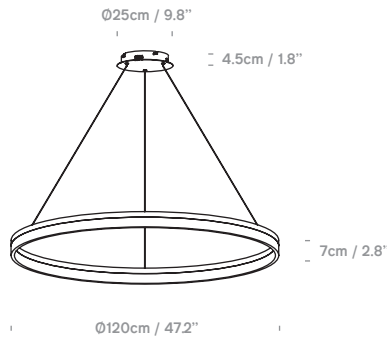

Ring 40
USA: PR059320XX

Ring 60
USA: PR059340XX

Ring 80
USA: PR059360XX

Ring 100
USA: PR059390XX

Ring 120
USA: PR059395XX

Ring 150
USA: PR059398XX

Multiple Rings in Single Pendant Available

Order Format:
Product Code A +
Product Code B + ...

Example:
Ring 100 White + Ring 80 White
= PR05939001 + PR05936001

Drop Height at 59 inches from ceiling rose and adjustable for each ring.

Colour + EAN/UPC Code

01 - White
(RAL 9003 Matt)
UPC:
40: 816827023456
60: 816827023463
80: 816827023470
100: 816827023487
120: 816827023494
150: 816827023500

02 - BLACK
(RAL 9011 Matt)
UPC:
40: 816827023395
60: 816827023401
80: 816827023418
100: 816827023425
120: 816827023432
150: 816827023449

Category	Pendant	IP Rating	IP20	LED Chip	Samsung	Other Information	
Material	Aluminium + PMMA	Product Weight	40: 4.6 lbs / 60: 5.5 lbs / 80: 7.7 lbs	Wattage	40: 15W / 60: 25W / 80: 35W	Special Order:	3500K / 4000K / 5000K, RAL colour, cable length customizable
Cable	59" Silver Suspension & Output Power Cable.	Individual Carton Size	100: 8.8 lbs / 120: 11 lbs / 150: 15.4 lbs	Luminous Flux	100: 45W / 120: 50W / 150: 60W	Energy Efficiency:	Class F
Lightsource	Integrated LED	Shipping Carton Quantity	40: 18.5x18.5x5.9in / 60: 26x26x5.9in	Colour Temp	40: 1050lm / 60: 1750lm / 80: 2450lm	LED Life:	Minimum 50,000h
Switched	No	Shipping Carton Weight	80: 35x35x5.9in / 100: 42x42x5.9in	CRI	100: 3150lm / 120: 3500lm / 150: 4200lm		
Class	cETLus Class II		120: 49.6x49.6x6.3in / 150: 61.4x61.4x6.3in	Dimmable	3000K 90+ CRI 0-10v dimming		
			100: 4KGS / 60: 6KGS / 80: 7.5KGS				
			100: 13KGS / 120: 15KGS / 150: 20KGS				