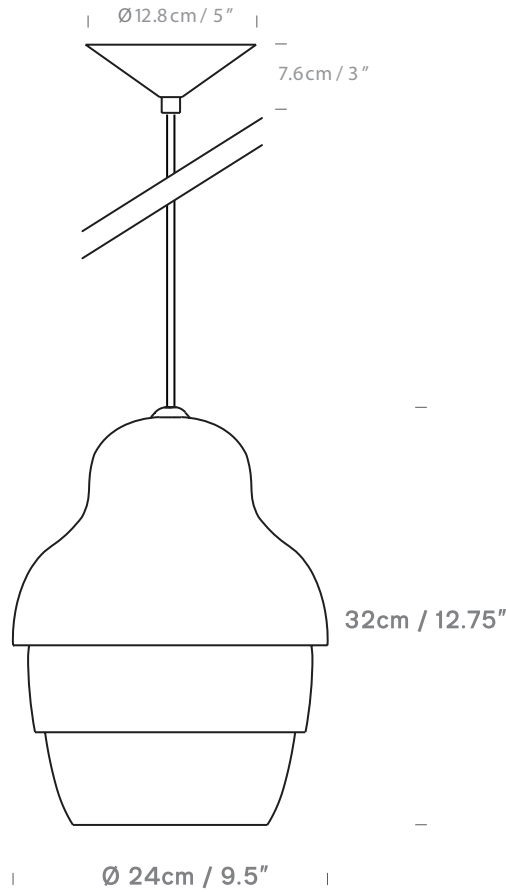

Matrioshka
USA PM0893XX

Colour + EAN/UPC Code

- 05 - Grey**
 UPC: 816827020929
- 08 - Red**
 UPC: 816827020905
- 12 - Blue**
 UPC: 816827020899
- 27 - Yellow**
 UPC: 816827020912

Category	Pendant / Ceiling Mount
Material	Glass / Steel
Cable	13 ft White Braided.
Lightsource	ES E26 / Max 15W LED
Switched	No
Class	cETLus - Class I
ADA-Compliant	Yes - if installed in compliance with ADA307.

Location Rating	IP20 / Dry Locations
Fitting	4" Octagon Box / No Cutout Needed
Weight	6.2 lbs
Individual Carton Size	11.6" x 11.6" x 17.1"
Individual Carton Weight	6.6 lbs
Shipping Carton Quantity	02 Units
Shipping Carton Size	24.4" x 12.4" x 17.9"
Shipping Carton Weight	15.4 lbs