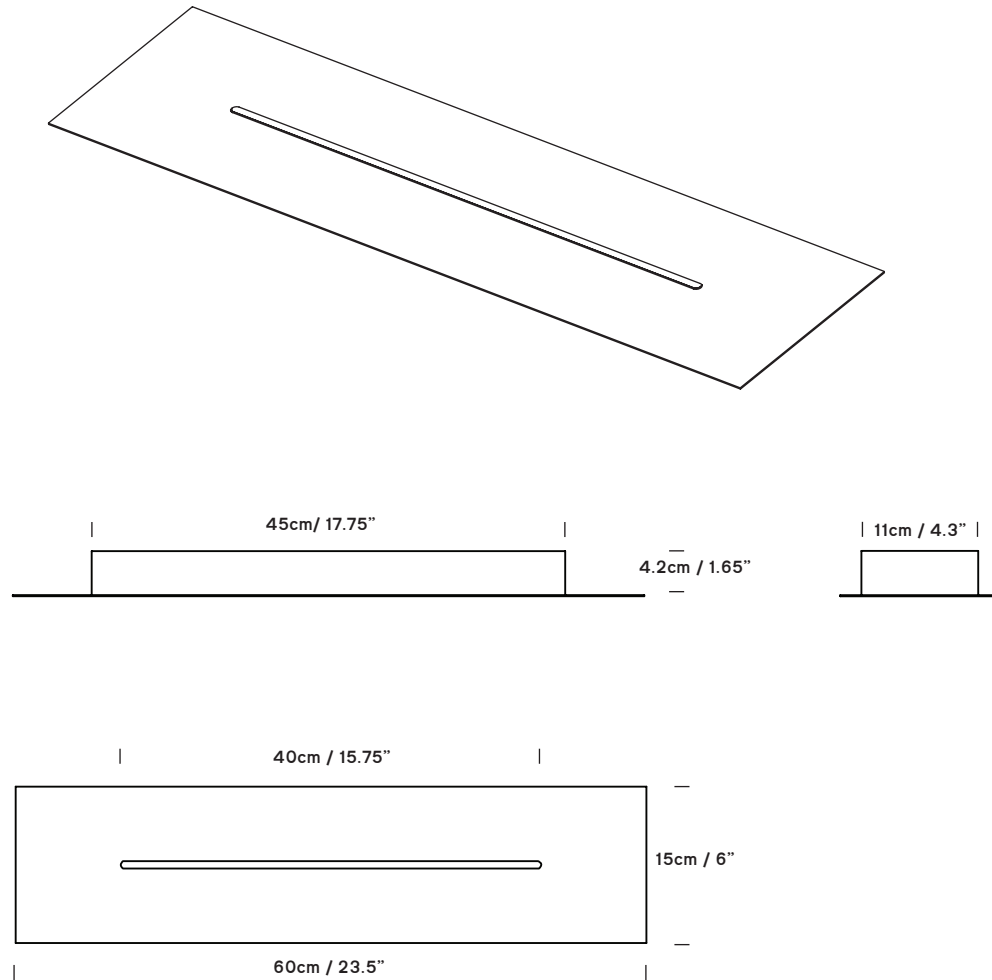

# Radiate Linear 60

by innermost

innermost®

ZR03LR60W

**Product Category** Fittings  
**Materials** Steel  
**Colour** White

**Maximum load that can be suspended** 10KG