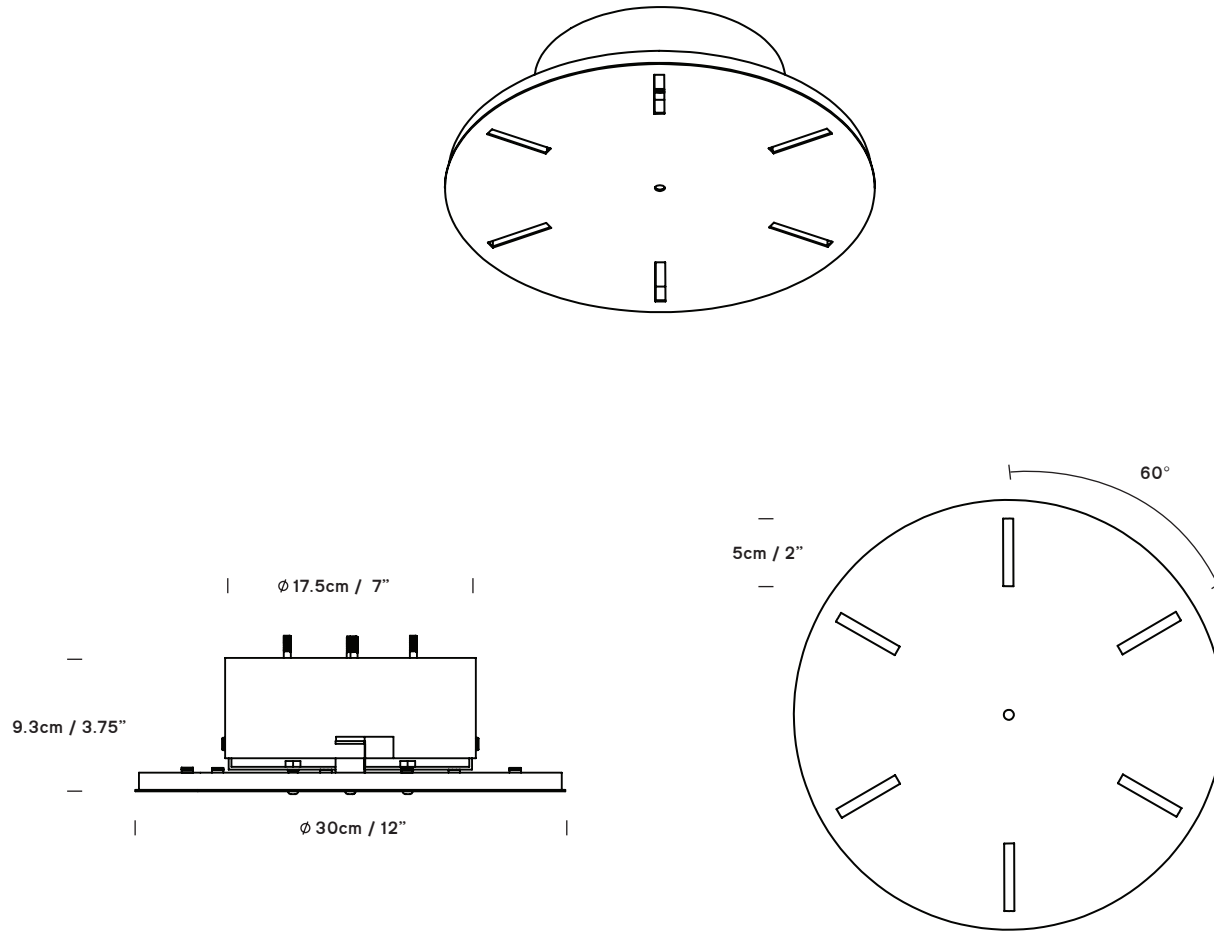

Radiate Circular 30 by innermost

innermost®

ZR03CR30W

Product Category Fittings
Materials Steel
Colour White

Maximum load that can be suspended 10KG