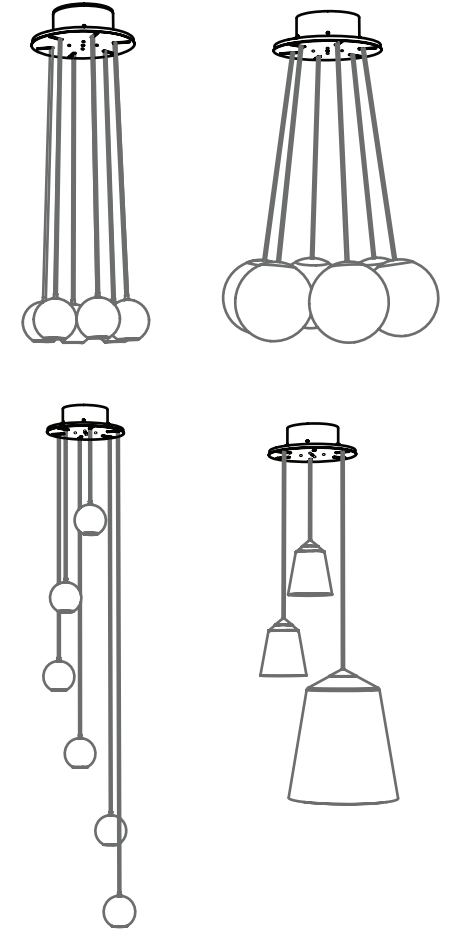

Radiate Circular 30 by innermost

innermost®

ZR03CR30W

Product Category Fittings
Materials Steel
Colour White

Maximum load that can be suspended 10KG