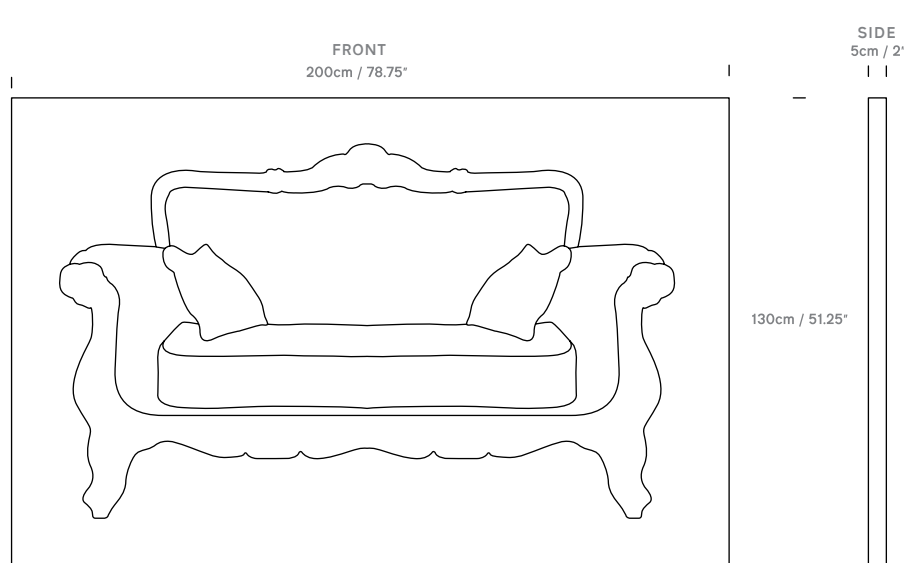

Armchair
FC022001

Sofa
FC023001

Armchair Weight

Individual Packing Size (cm x cm x cm)	157x117x11
Master Carton Packing size (cm x cm x cm)	157x117x11
Individual Net Weight (kgs)	10
Individual Gross Weight (kgs)	0.5

Sofa Weight

Individual Packing Size (cm x cm x cm)	139x208x13
Master Carton Packing size (cm x cm x cm)	139x208x11
Individual Net Weight (kgs)	16.5
Individual Gross Weight (kgs)	25.5

Product Category	Furniture
Material	Spandex, polyester and wooden frame
Other	The printed cover is removable and machine washable