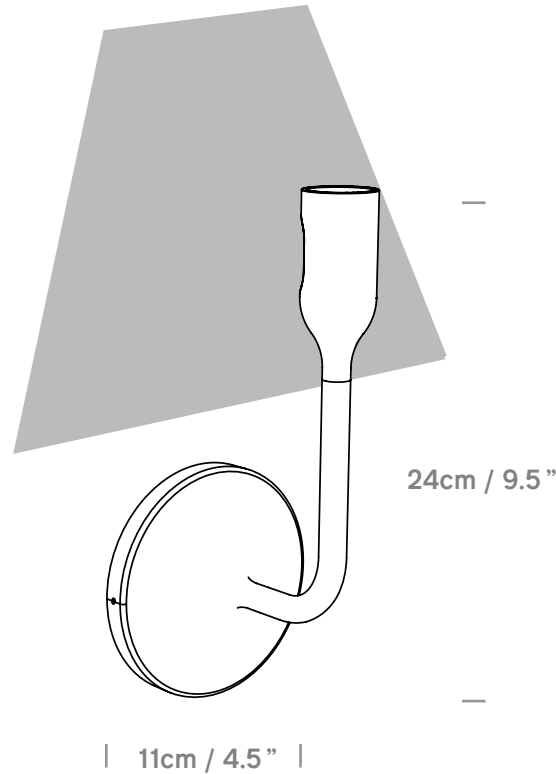

**YOY Wall**  
USA WY018301

**Colour + EAN/UPC Code**

01 -White  
(RAL 9003 Semi-Matt)  
UPC: 816827020042

<b>Category</b>	Wall Light / Wall Projection: 4"
<b>Material</b>	Aluminium + Steel
<b>Cable</b>	3"
<b>Lightsource</b>	Integrated LED
<b>Switched</b>	No
<b>Class</b>	cETLus - Class I
<b>ADA-Compliant</b>	Yes - if installed in compliance with ADA307.

<b>Location Rating</b>	IP20 / Dry Locations
<b>Fitting</b>	4" Octagon Box / No Cutout Needed
<b>Weight</b>	0.7 lbs
<b>Individual Carton Size</b>	10.4" x 5.3" x 5.5"
<b>Individual Carton Weight</b>	1.4 lbs
<b>Shipping Carton Quantity</b>	12 Units
<b>Shipping Carton Size</b>	21.7" x 16.9" x 11.9"
<b>Shipping Carton Weight</b>	7.9 lbs