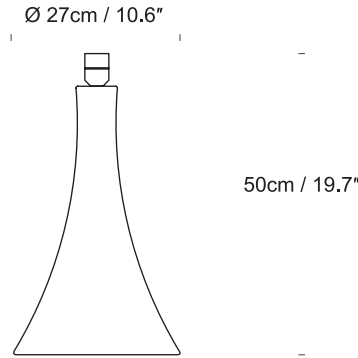

Trumpet Base 35
USA BT0223XX

Trumpet Base 50
USA BT0323XX

Colour + EAN/UPC Code

- 
01 -White
 (RAL 9003 Gloss)
 UPC:
 35: 816827022756
 50: 816827022770
- 
03 -Chrome
 UPC:
 35: 816827022763
 50: 816827022787

Category	Table Base
Material	Steel
Cable	Clear PVC cable. 6 ft Moulded 2 pin EU Plug with UK Converter.
Lightsource	ES E26 / Max 15W LED
Switched	12" to inline rocker switch
Class	cETLus - Class I
ADA-Compliant	Yes - if installed in compliance with ADA307, 308 & 309.

Location Rating	IP20 / Dry Locations
Fitting	Wall Socket
Weight	35: 4.4 lbs / 50: 7.3 lbs
Individual Carton Size	35: 9.8"x9.8"x157" / 50: 13.4"x13.4"x22"
Individual Carton Weight	35: 5.3 lbs / 50: 8.8 lbs
Shipping Carton Quantity	35: 04 Units / 50: 02 Units
Shipping Carton Size	35: 20.5x20.5x17.3" / 50: 27.2x14x22.4"
Shipping Carton Weight	35: 20.9 lbs / 50: 15.9