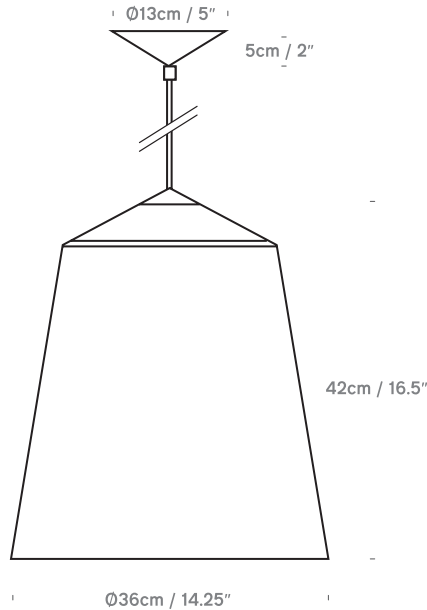

Piccadilly 15
USA PP119320-XX

Piccadilly 36
USA PP118340-XX

Piccadilly 56
USA PP119360-XX

Colour + EAN/UPC Code

01 -White w/Antique Gold Interior (RAL9003 Matt+RAL1036 Semi-Gloss)

UPC:
15: 816827022855
36: 816827022886
56: 816827022916

Location Rating	IP20 / Dry Locations
Fitting	4" Octagon Box / No Cutout Needed
Weight	15: 1.5 lbs/ 36: 4 lbs/ 56: 5.7 lbs
Individual Carton Size	15: 8.7"x8.7"x11.4" / 36: N/A / 56: N/A
Individual Carton Weight	15: 2.2 lbs / 36: N/A / 56: N/A
Shipping Carton Quantity	15: 6 Units / 36: 1 Unit / 56: 1 Unit
Shipping Carton Size	15: 25.2"x17"x13.4" / 36: 16.9"x16.9"x20.3" 56: 24.8"x24.8"x15.4"
Shipping Carton Weight	15: 11.9 lbs / 36: 8.2 lbs / 50: 15 lbs