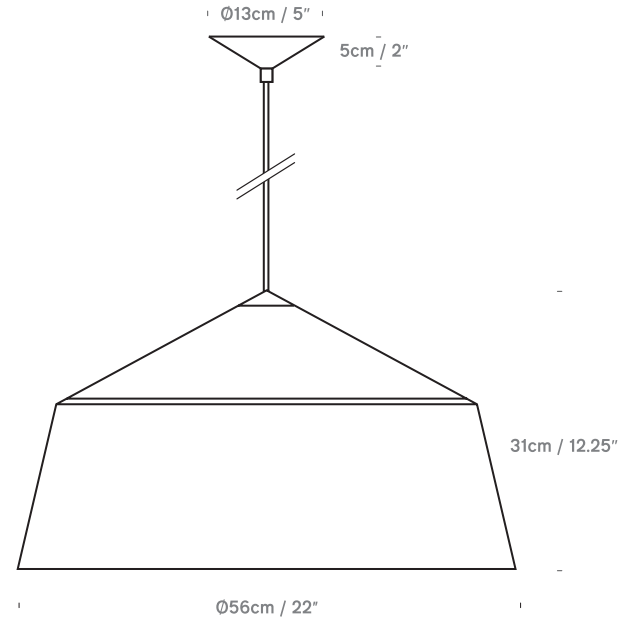

Piccadilly 15
USA PP119320-XX

Piccadilly 36
USA PP118340-XX

Piccadilly 56
USA PP119360-XX

Colour + EAN/UPC Code

01 -White w/Antique Gold Interior (RAL9003 Matt+RAL1036 Semi-Gloss)

UPC:
15: 816827022855
36: 816827022886
56: 816827022916

Location Rating	IP20 / Dry Locations
Fitting	4" Octagon Box / No Cutout Needed
Weight	15: 1.5 lbs/ 36: 4 lbs/ 56: 5.7 lbs
Individual Carton Size	15: 8.7"x8.7"x11.4" / 36: N/A / 56: N/A
Individual Carton Weight	15: 2.2 lbs / 36: N/A / 56: N/A
Shipping Carton Quantity	15: 6 Units / 36: 1 Unit / 56: 1 Unit
Shipping Carton Size	15: 25.2"x17"x13.4" / 36: 16.9"x16.9"x20.3" 56: 24.8"x24.8"x15.4"
Shipping Carton Weight	15: 11.9 lbs / 36: 8.2 lbs / 50: 15 lbs