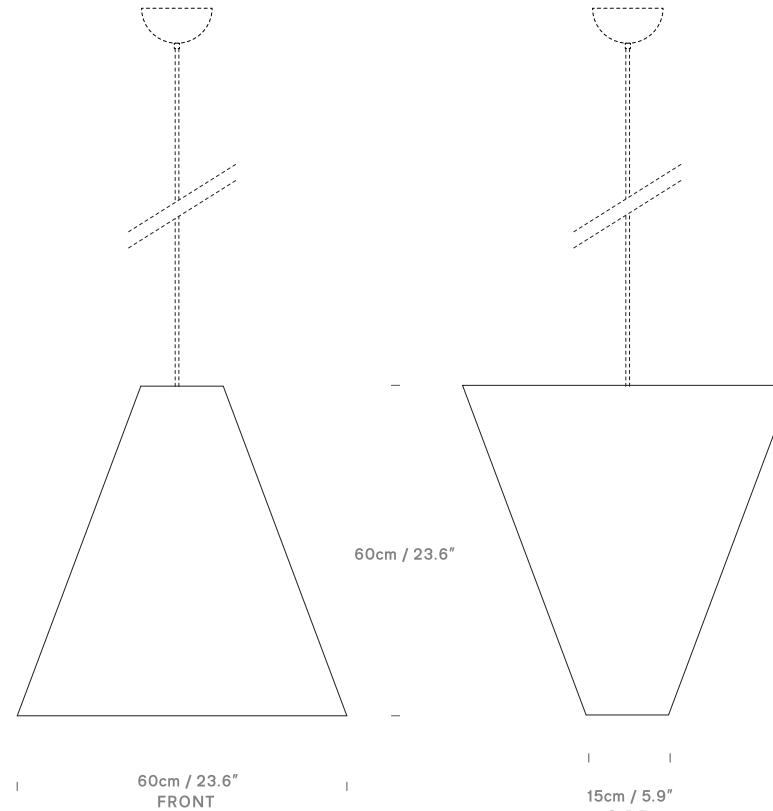

MnM 40
SM039128XX

MnM 60
SM039140XX

Colour + EAN/UPC Code

	01 - White EAN: 40: 5060481942997 60: 5060481943031
	05 - Charcoal EAN: 40: 5060481941624 60: 5060481943000
	06 - Natural EAN: 40: 5060481941631 60: 5060481943017
	08 - Red EAN: 40: 5060481941648 60: 5060481943024

Category	Shade Only
Material	Steel, PVC + 100% Wool
Cable	N/A
Lightsource	N/A
Switched	N/A
Class	N/A
ADA-Compliant	Yes - if installed in compliance with ADA307.

Location Rating	IP20 / Dry Locations
Fitting	N/A
Weight (Shade Only)	40: 1.54 lbs 60: 2.9 lbs
Individual Carton Size	40: 17.3" x 16.7" x 16.9" 60: 25.2" x 25.2" x 24.4"
Individual Carton Weight	40: 3 lbs 60: 5.8 lbs