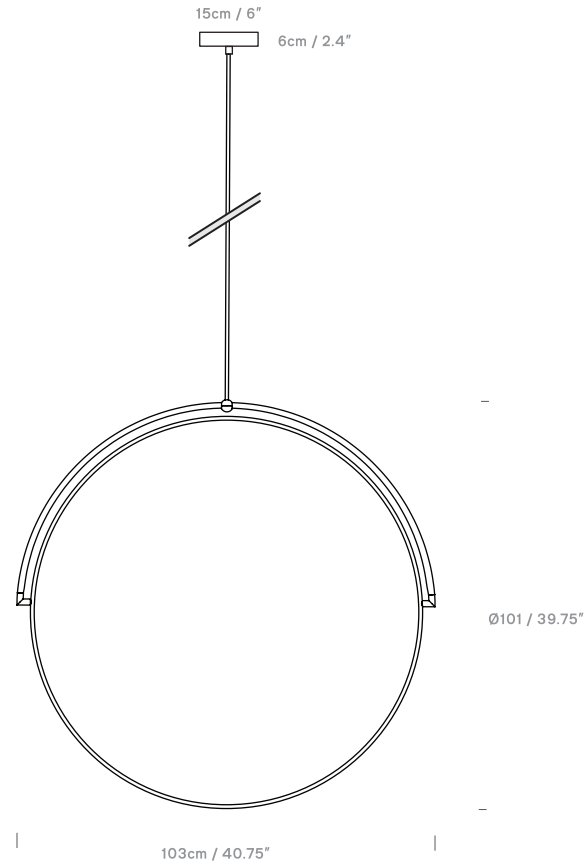

Kepler 65
USA PK04934502

Kepler 95
USA PK04935802

Colour + EAN/UPC Code

02 - Black
(RAL 9005 Semi-matt)
UPC:
65: 816827021636
95: 816827021643

Category	Pendant / Ceiling Mount
Material	Polycarbonate / Steel / Micro-weave Nylon
Cable	Black PVC / 13ft
Lightsource	Integrated LED
Switched	No
Class	cETLus - Class I
ADA-Compliant	Yes - if installed in compliance with ADA307.

Location Rating	IP20 / Dry Locations
Fitting	4" Octagon Box / No Cutout Needed
Weight	65: 4.3 lbs / 95: 4.9 lbs
Individual Carton Size	65: 31.5"x4"x29.5" / 95: 41.7"x4"x44.5"
Individual Carton Weight	65: 8.6 lbs / 95: 12.7 lbs
Shipping Carton Quantity	65: 4 Units / 95: 2 units
Shipping Carton Size	65: 29.5"x15.4"x32" / 95:
Shipping Carton Weight	42.2"x8.3"x44.5" 65: 17 lbs / 95: 9.7 lbs

LED Chip	Edison
Wattage	65: 10.5W / 95: 15W
Luminous Flux	65: 1100lm / 95: 1600lm
Colour Temp	3000K
CRI	80CRI
Lifetime	25,000Hrs
LDT / IES Files	Available on www.innermost.net
Dimmable	Phase Dimming + LUTRON

Other Information	Optional 3x19.6" rod for fixed mounting Maximum thickness at ball joint 1.25"
Smart Compatibility	This product is compatible with most Bluetooth/ Wifi systems. Please contact us about the Tuya + Cassambi options we can offer.