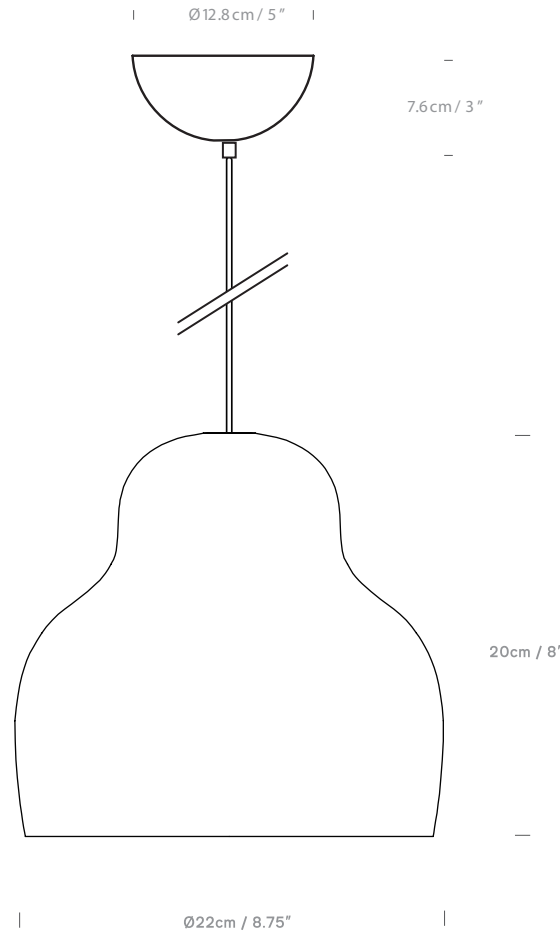

Jelly
USA PJ039310XX

Colour + EAN/UPC Code	
	05 - Grey UPC: 816827020806
	08 - Red UPC: 816827020813
	12 - Blue UPC: 816827020820
	27 - Yellow UPC: 816827020837

Category	Pendant / Ceiling Mount
Material	Glass / Steel
Cable	16ft / Grey: Black Matt PVC Other colours: White Matt PVC
Lightsource	ES E26 / Max 15W LED
Switched	No
Class	cETLus - Class I
ADA-Compliant	Yes - if installed in compliance with ADA307.

Location Rating	IP20 / Dry Locations
Fitting	4" Octagon Box / No Cutout Needed
Weight	2.2 lbs
Individual Carton Size	11.2" x 10.6" x 10.4"
Individual Carton Weight	3.7 lbs

LED Chip	Lamp Dependant
Wattage	Lamp Dependant
Luminous Flux	Lamp Dependant
Colour Temp	Lamp Dependant
CRI	Lamp Dependant
Lifetime	Lamp Dependant
LDT / IES Files	Not Currently Available
Dimmable	Lamp Dependant