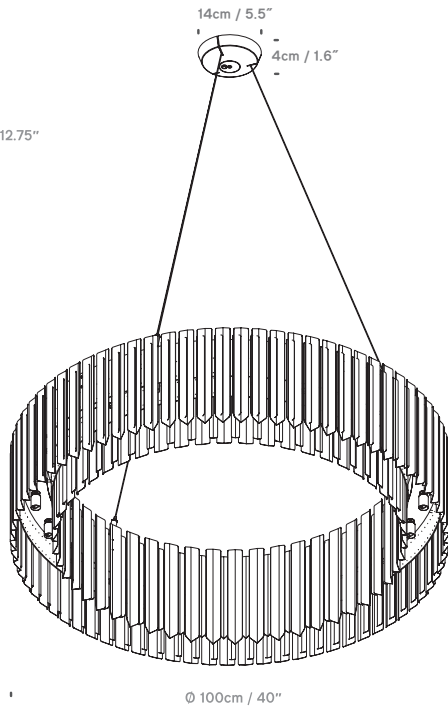

Facet: Chandeliers by Tom Kirk

innermost®

Facet 60
USA PF039340XX

Facet 100
USA PF039360XX

Facet 150
USA PF039380XX

Colour + EAN/UPC Code

03 - Polished
Stainless Steel UPC:
60: 816827020547
100: 816827020561
150: 816827021582

10 - Polished Bronze
UPC
60: 816827021568
100: 816827021575
150: 816827021605

30 - Polished Brass
UPC
60: 816827020554
100: 816827020578
150: 816827021599

Category	Pendant / Ceiling Mount
Material	Stainless Steel
Cable	13ft / Clear PVC
Lightsource	60: 12xG9 / 100: 24xG9 / 150: 30xG9 Max 5W LED
Switched	No
Class	cETLus - Class I
ADA-Compliant	Yes - if installed in compliance with ADA307.4

Location Rating	IP20 / Dry Locations
Fitting	4" Octagon Box / No Cutout Needed
Weight	60: 26.5 lbs / 100: 37.5 lbs / 150: 69.2 lbs
Shipping Carton Size (wooden crate)	60: 28.7" x 28.7" x 15.3" 100: 45.3" x 45.3" x 15.4" 150: (2x) 46.5" x 24.8" x 12.6"
Shipping Carton Weight	60: 63.9 lbs 100: 108 lbs 150: (2x) 94.8 lbs