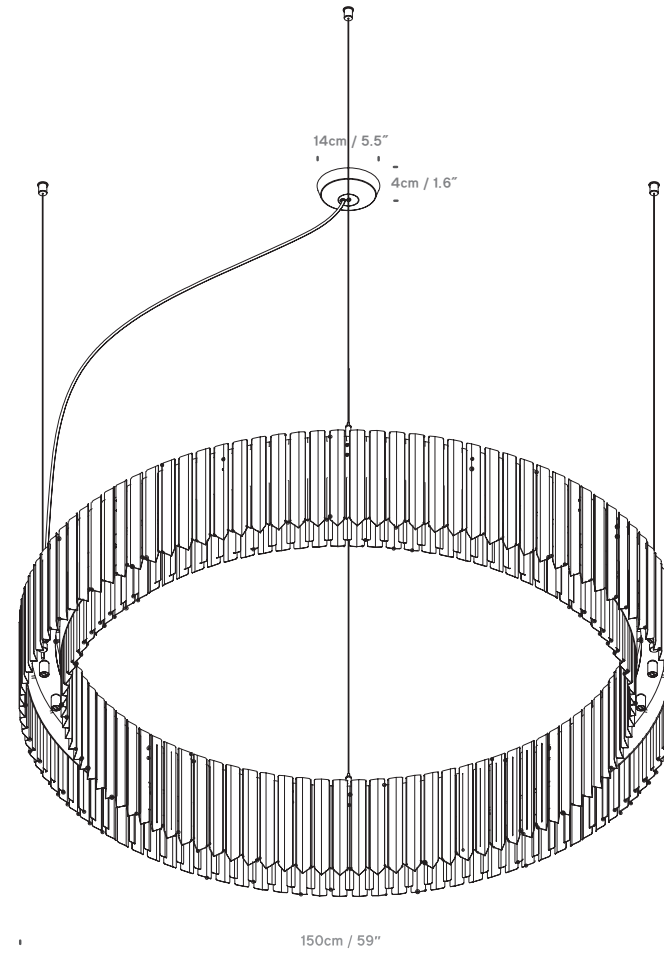

Facet: Chandeliers by Tom Kirk

innermost®

Facet 60
USA PF039340XX

Facet 100
USA PF039360XX

Facet 150
USA PF039380XX

Colour + EAN/UPC Code

03 - Polished
Stainless Steel UPC:
60: 816827020547
100: 816827020561
150: 816827021582

10 - Polished Bronze
UPC
60: 816827021568
100: 816827021575
150: 816827021605

30 - Polished Brass
UPC
60: 816827020554
100: 816827020578
150: 816827021599

Category	Pendant / Ceiling Mount
Material	Stainless Steel
Cable	13ft / Clear PVC
Lightsource	60: 12xG9 / 100: 24xG9 / 150: 30xG9 Max 5W LED
Switched	No
Class	cETLus - Class I
ADA-Compliant	Yes - if installed in compliance with ADA307.4

Location Rating	IP20 / Dry Locations
Fitting	4" Octagon Box / No Cutout Needed
Weight	60: 26.5 lbs / 100: 37.5 lbs / 150: 69.2 lbs
Shipping Carton Size (wooden crate)	60: 28.7" x 28.7" x 15.3" 100: 45.3" x 45.3" x 15.4" 150: (2x) 46.5" x 24.8" x 12.6"
Shipping Carton Weight	60: 63.9 lbs 100: 108 lbs 150: (2x) 94.8 lbs