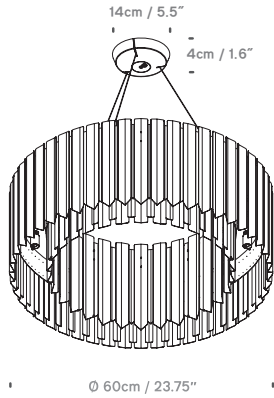

Facet: Chandeliers by Tom Kirk

innermost®

Facet 60
USA PF039340XX

Facet 100
USA PF039360XX

Facet 150
USA PF039380XX

Colour + EAN/UPC Code

03 - Polished
Stainless Steel UPC:
60: 816827020547
100: 816827020561
150: 816827021582

10 - Polished Bronze
UPC
60: 816827021568
100: 816827021575
150: 816827021605

30 - Polished Brass
UPC
60: 816827020554
100: 816827020578
150: 816827021599

Category	Pendant / Ceiling Mount
Material	Stainless Steel
Cable	13ft / Clear PVC
Lightsource	60: 12xG9 / 100: 24xG9 / 150: 30xG9 Max 5W LED
Switched	No
Class	cETLus - Class I
ADA-Compliant	Yes - if installed in compliance with ADA307.4

Location Rating	IP20 / Dry Locations
Fitting	4" Octagon Box / No Cutout Needed
Weight	60: 26.5 lbs / 100: 37.5 lbs / 150: 69.2 lbs
Shipping Carton Size (wooden crate)	60: 28.7" x 28.7" x 15.3" 100: 45.3" x 45.3" x 15.4" 150: (2x) 46.5" x 24.8" x 12.6"
Shipping Carton Weight	60: 63.9 lbs 100: 108 lbs 150: (2x) 94.8 lbs