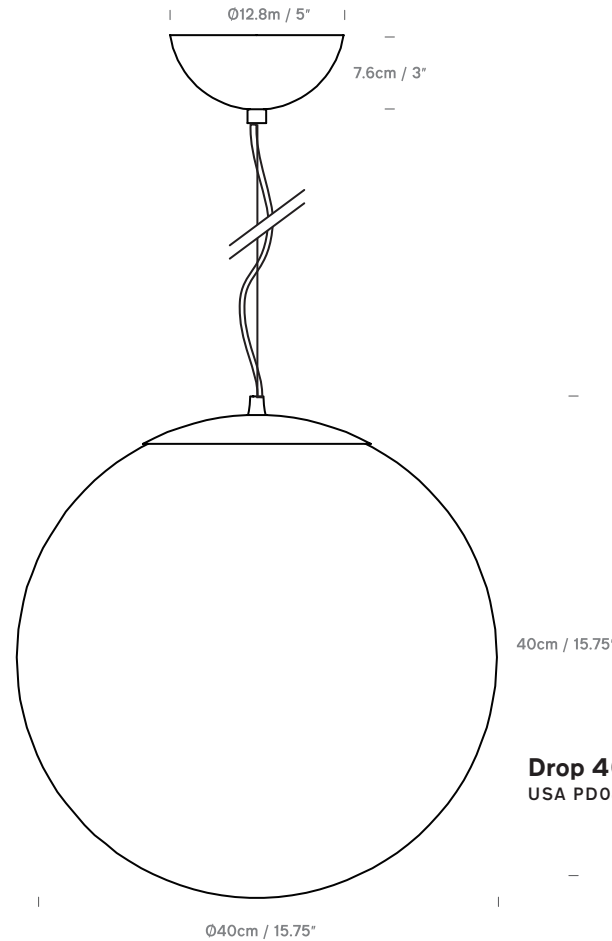

Drop 20
USA PD04931001

Drop 40
USA PD04932001

Colour + EAN/UPC Code

01 - White
(RAL 9003 Matt)
UPC 20: 816827021025
UPC 40: 816827021032

30 - Brushed Brass
UPC 20: 816827022503
UPC 40: 816827022510

Category	Pendant / Ceiling Mount
Material	Glass / Steel / Aluminium
Cable	13ft. White: Matt White PVC Brass: Gold Braided
Lightsource	ES E26 / Max 15W LED
Switched	No
Class	cETLus - Class I
ADA-Compliant	Yes - if installed in compliance with ADA307.

Location Rating	IP20 / Dry Locations
Fitting	4" Octagon Box / No Cutout Needed
Weight	20: 2.2 lbs / 40: 9.7 lbs
Individual Carton Size	20: 10" x 10" x 13.2" / 40: N/A
Individual Carton Weight	20: 3.5 lbs / 40: N/A
Shipping Carton Quantity	20: 04 Units / 40: 01 Unit
Shipping Carton Size	20: 20.1x20.1"x14.4"/40:19.3"x19.3"x20.9"
Shipping Carton Weight	20: 17 lbs / 40: 13 lbs