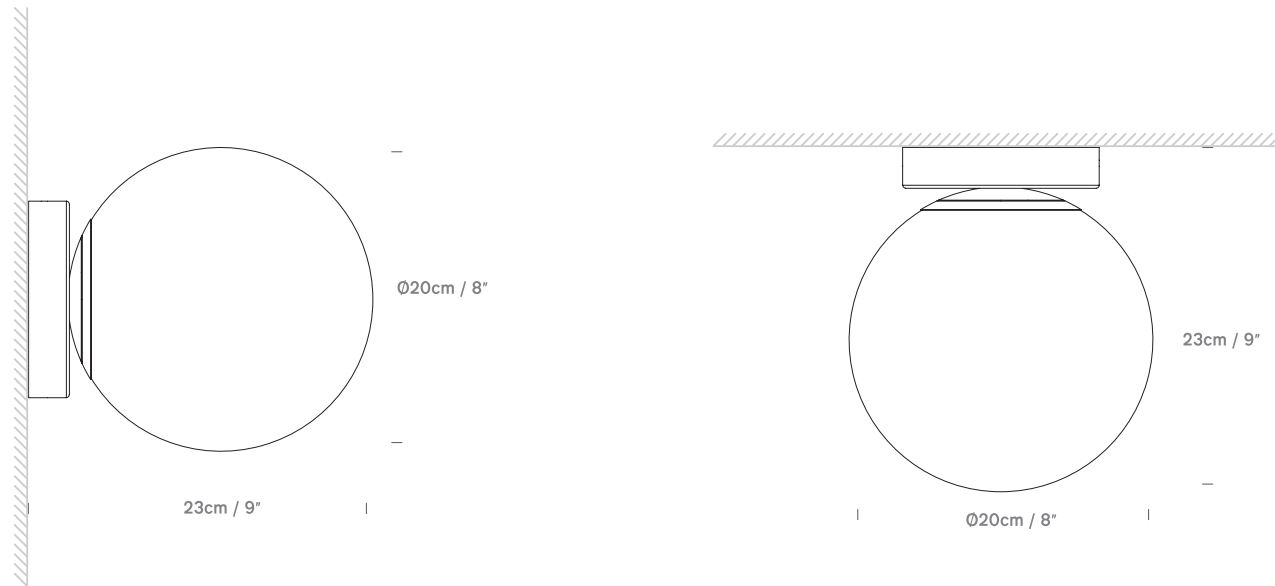

Drop 20 Flushmount by innermost

innermost®

Drop 20 Flushmount
USA WD048310XX

Colour + EAN/UPC Code

01 - White
(RAL 9003 Matt)
UPC: 816827022824

30 - Brass
UPC: 816827022831

Category Flushmount / Wall Projection: 9"
Material Glass / Steel / Aluminium
Cable 3". White PVC
Lightsource ES E27 / Max 15W LED
Switched No
Class cETLus - Class I
ADA-Compliant No - must be installed in compliance with ADA307.

Location Rating IP20 / Dry Locations
Fitting 4" Octagon Box / No Cutout Needed
Weight 1.0KGS
Individual Carton Size 25.5cm x 25.5cm x 33.5cm
Individual Carton Weight 1.6KGS
Shipping Carton Quantity 04 Units
Shipping Carton Size 53x53x36.5cm
Shipping Carton Weight 7.7KGS

Other Information
 Can be mounted vertically (wall) or horizontally (ceiling).
 Recommend Pearl LED globe dimmable bulbs 300 - 1000 lumen output and colour temperature 2700K. Under 7cm Diameter. (Not Included)