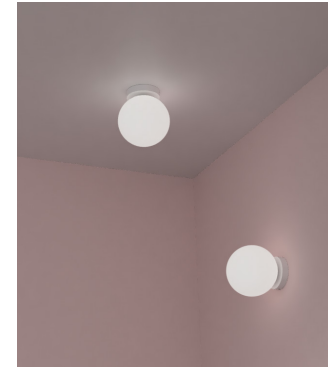

Drop 20 Flushmount by innermost

innermost®

Drop 20 Flushmount
USA WD048310XX

Colour + EAN/UPC Code

01 - White
(RAL 9003 Matt)
UPC: 816827022824

30 - Brass
UPC: 816827022831

Category Flushmount / Wall Projection: 9"
Material Glass / Steel / Aluminium
Cable 3". White PVC
Lightsource ES E27 / Max 15W LED
Switched No
Class cETLus - Class I
ADA-Compliant No - must be installed in compliance with ADA307.

Other Information
 Can be mounted vertically (wall) or horizontally (ceiling).
 Recommend Pearl LED globe dimmable bulbs 300 - 1000 lumen output and colour temperature 2700K. Under 7cm Diameter. (Not Included)