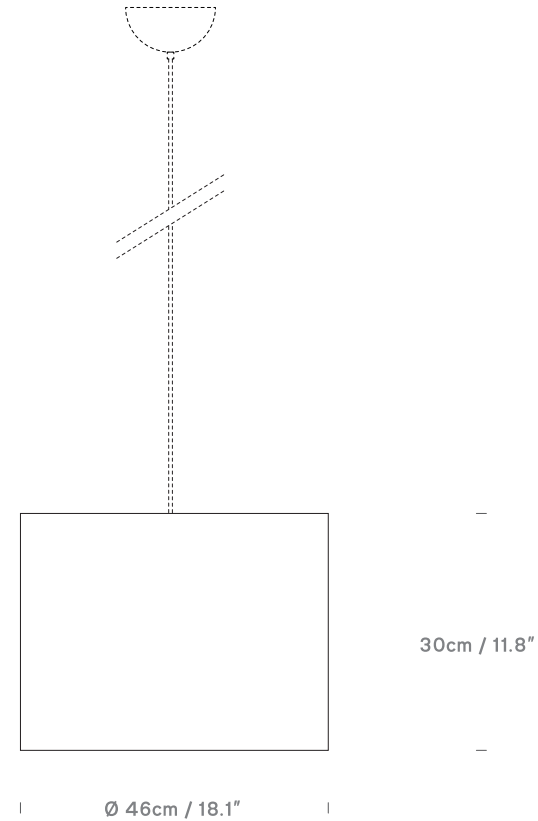

Cork 20*40
SC059120XX

Cork 46*30
SC059130XX

Colour + EAN/UPC Code

	05 - Smoke EAN: 20: 5060481940634 46: 5060481940658
	06 - Natural EAN: 20: 5060481940641 46: 5060481940665

Category	Shade Only
Material	Steel, PVC + Natural Cork
Cable	N/A
Lightsource	N/A
Switched	N/A
Class	N/A
ADA-Compliant	Yes - if installed in compliance with ADA307.

Location Rating	IP20 / Dry Locations
Fitting	N/A
Weight (Shade Only)	40: 0.6 lbs 60: 1.3 lbs
Individual Carton Size	40: 8.9" x 8.9" x 16.9" 60: 19" x 19" x 13.2"
Individual Carton Weight	40: 1.5 lbs 60: 3.4 lbs