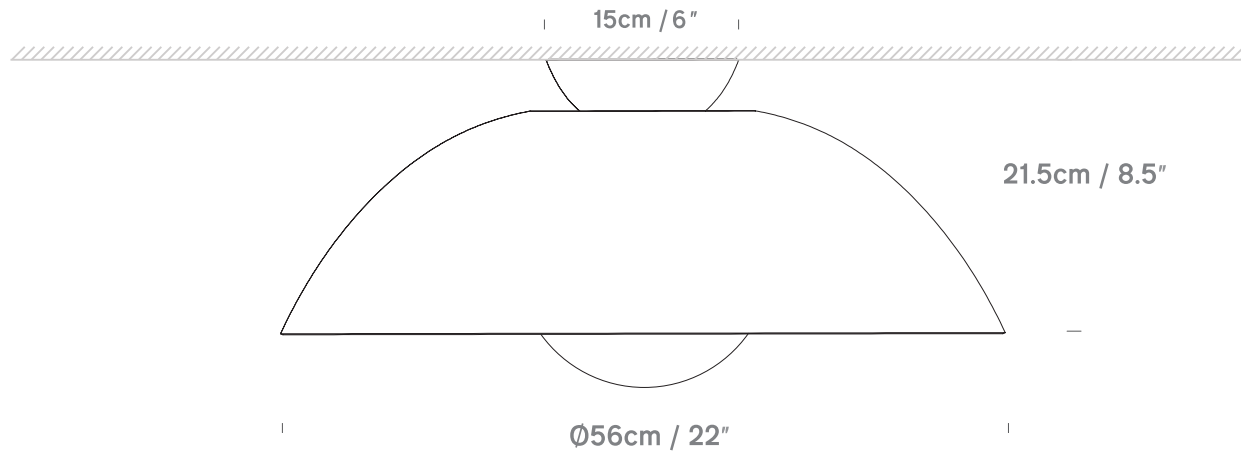

# Chelsea Flushmount

by James Bartlett

innermost®

**Chelsea Flushmount 56**  
USA WC178356-XX

<b>Location Rating</b>	IP20 / Dry Locations
<b>Fitting</b>	4" Octagon Box / No Cutout Needed
<b>Weight</b>	6.4 lbs
<b>Shipping Carton Quantity</b>	1 Unit
<b>Shipping Carton Size</b>	24.4"x23.2"x11.4"
<b>Shipping Carton Weight</b>	11 lbs