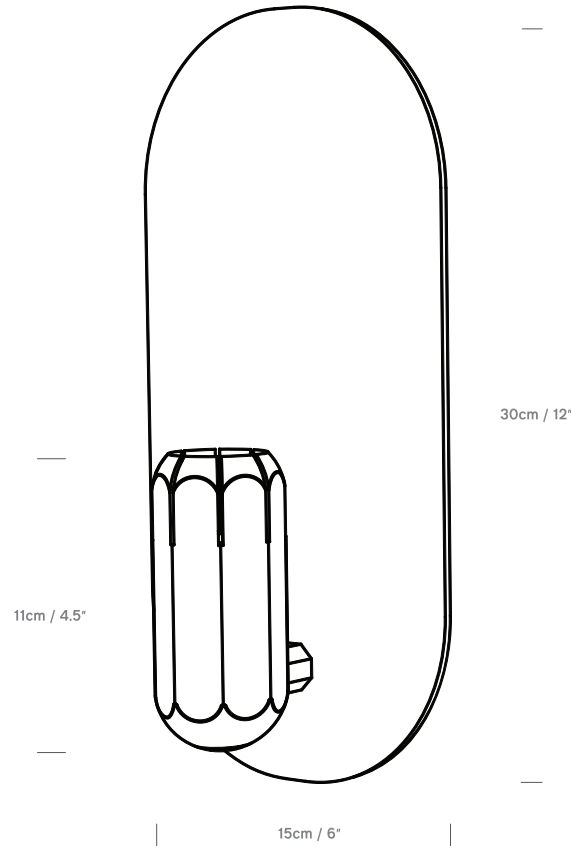

Brixton Wall

by James Bartlett

innermost®

Brixton Wall
USA WB108305-XX

Colour + EAN/UPC Code

- 01 - White**
 (RAL 9003 Matt)
 UPC: 816827021742
- 07 - Copper**
 UPC: 816827021728
- 36 - Graphite**
 UPC: 816827021735

| | |
|----------------------|--|
| Category | Wall Mount / Wall Projection: 3.75" |
| Material | Aluminium |
| Cable | 3" |
| Lightsource | Integrated LED |
| Switched | No |
| Class | cETLus - Class I |
| ADA-Compliant | Yes - if installed in compliance with ADA307 |

| | |
|---------------------------------|-----------------------------------|
| Location Rating | IP20 / Dry Locations |
| Fitting | 4" Octagon Box / No Cutout Needed |
| Weight | 2.2 lbs |
| Individual Carton Size | 12.8" x 6.9" x 5.1" |
| Individual Carton Weight | 3 lbs |
| Shipping Carton Quantity | 9 Units |
| Shipping Carton Size | 20.6" x 12.8" x 15.4" |
| Shipping Carton Weight | 23 lbs |