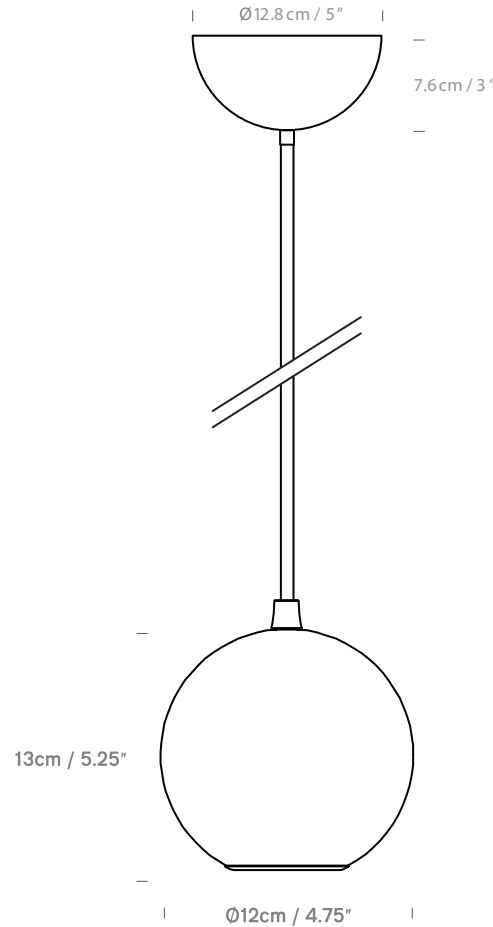

Boule
USA PB069305XX

Colour + EAN/UPC Code

- 01 - White**
 (RAL 9003 Gloss)
 UPC:816827020196
- 02 - Black**
 (RAL 9005 Gloss)
 UPC:816827020202
- 03 - Chrome**
 UPC:816827020219
- 07 - Copper**
 UPC:816827020226

Category	Pendant / Ceiling Mount
Material	Stainless Steel
Cable	13ft. White - White Braided PVC. Others - Black Braided PVC.
Lightsource	GU10 / Max 15W LED
Switched	No
Class	cETLus - Class I
ADA-Compliant	Yes - if installed in compliance with ADA307

Location Rating	IP20 / Dry Locations
Fitting	4" Octagon Box / No Cutout Needed
Weight	1.7 lbs
Individual Carton Size	11.4" x 7.1" x 7.3"
Individual Carton Weight	2.4 lbs
Shipping Carton Quantity	8 Units
Shipping Carton Size	23.6" x 15" x 15.7"
Shipping Carton Weight	21.2 lbs