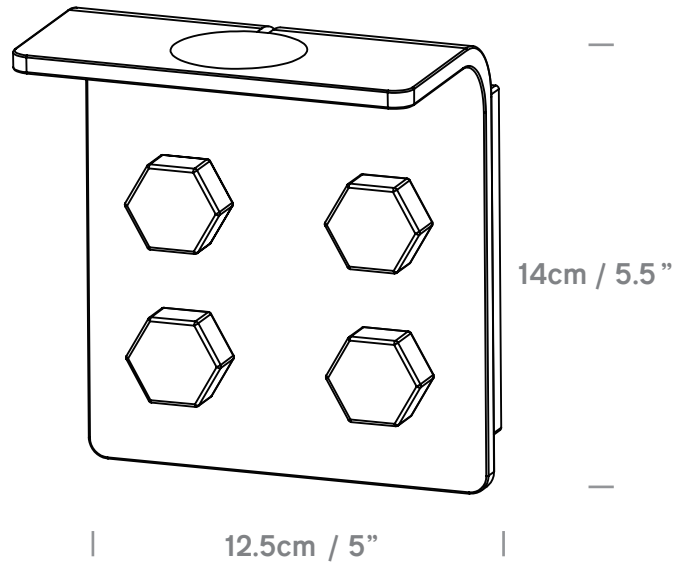

**Bolt**  
USA WB078301

**Colour + EAN/UPC Code**

01 -White  
(RAL 9003 Matt)  
UPC:816827020028

**Category** Wall Mount / Wall Projection: 4"  
**Material** Aluminium  
**Cable** 3"  
**Lightsource** Integrated LED  
**Switched** No  
**Class** cETLus - Class I  
**ADA-Compliant** Yes - if installed in compliance with ADA307

**Location Rating** IP20 / Dry Locations  
**Fitting** 4" Octagon Box / No Cutout Needed  
**Weight** 2 lbs  
**Individual Carton Size** 6.9" x 5.9" x 4.9"  
**Individual Carton Weight** 2 lbs  
**Shipping Carton Quantity** 12 Units  
**Shipping Carton Size** 18.7" x 14.7" x 11.1"  
**Shipping Carton Weight** 25.6 lbs