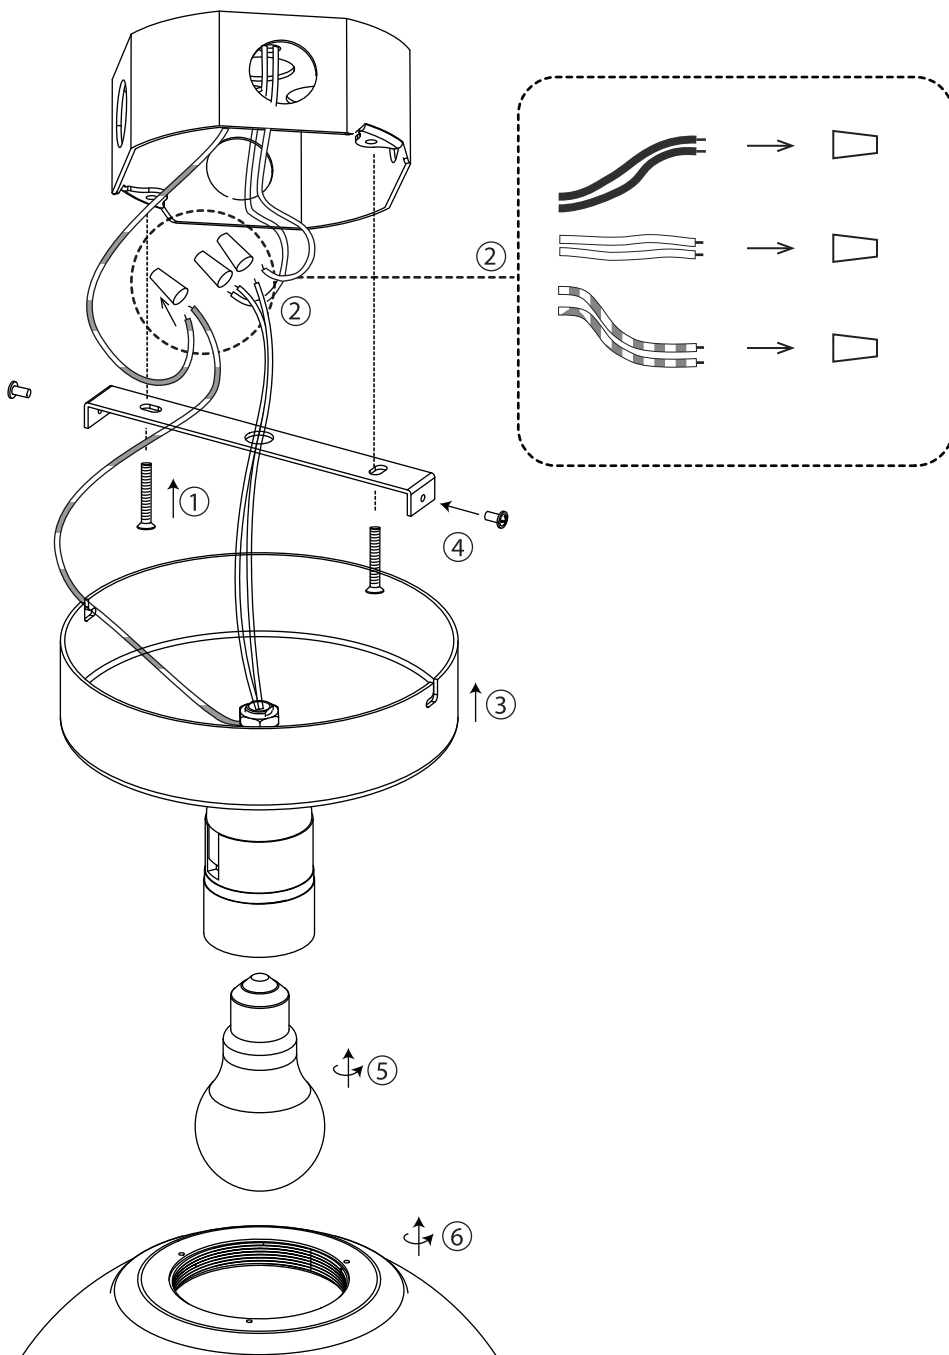

Drop 20 Flushmount

by innermost

innermost®

WARNING!

The Installation should only be undertaken by a qualified electrician and must be installed in accordance with current building and wiring regulations.

- ② Black to Black. White to White.
  Earth to Earth.

When installing and whenever acting on the appliance, ensure that the power supply has been switched off.

Surfaces can become hot while running.

Maximum weight: 5 lbs.

Should the external trailing cable get damaged, it must be replaced by Innermost or by qualified personnel in order to avoid any danger.

ATTENTION!

L'installation du luminaire doit se faire par un ingénieur électricien agréé Et doit être installé en respectant les règles en vigueur sur la construction et le câblage.

- ② Noir à Noir. Blanc à Blanc. Vert à la Terre.

Au moment de l'installation et chaque fois que l'on intervient sur l'appareil, s'assurer que la tension d'alimentation ait été coupée.

Les surfaces peuvent chauffer lors de l'utilisation.

Poids maximum: 5lbs

Si le cordon flexible externe est endommagé, il doit être remplacé par Innermost ou par le personnel qualifié afin d'éviter des dangers.

¡ATENCIÓN!

La instalación sólo debe ser realizada por un electricista calificado y debe instalarse de acuerdo con las normas actuales de construcción y cableado. Para efectuar la instalación, y toda vez que se efectúe alguna operación en el aparato, asegurarse de haber cortado la corriente eléctrica.

- ② Negro a Negro. Blanco a Blanco.
  Verde a la Tierra

Las superficies pueden calentarse durante el funcionamiento.

Peso Máximo: 5lbs

Si el cable externo se estropea, debe ser sustituido por Innermost o por personal cualificado con el fin de evitar situaciones peligrosas.

Recommended Bulb

120V E26 LED
MAX 15W

400-1000 Lm

Drop 20 Flushmount US
WD048310XX

60mm max