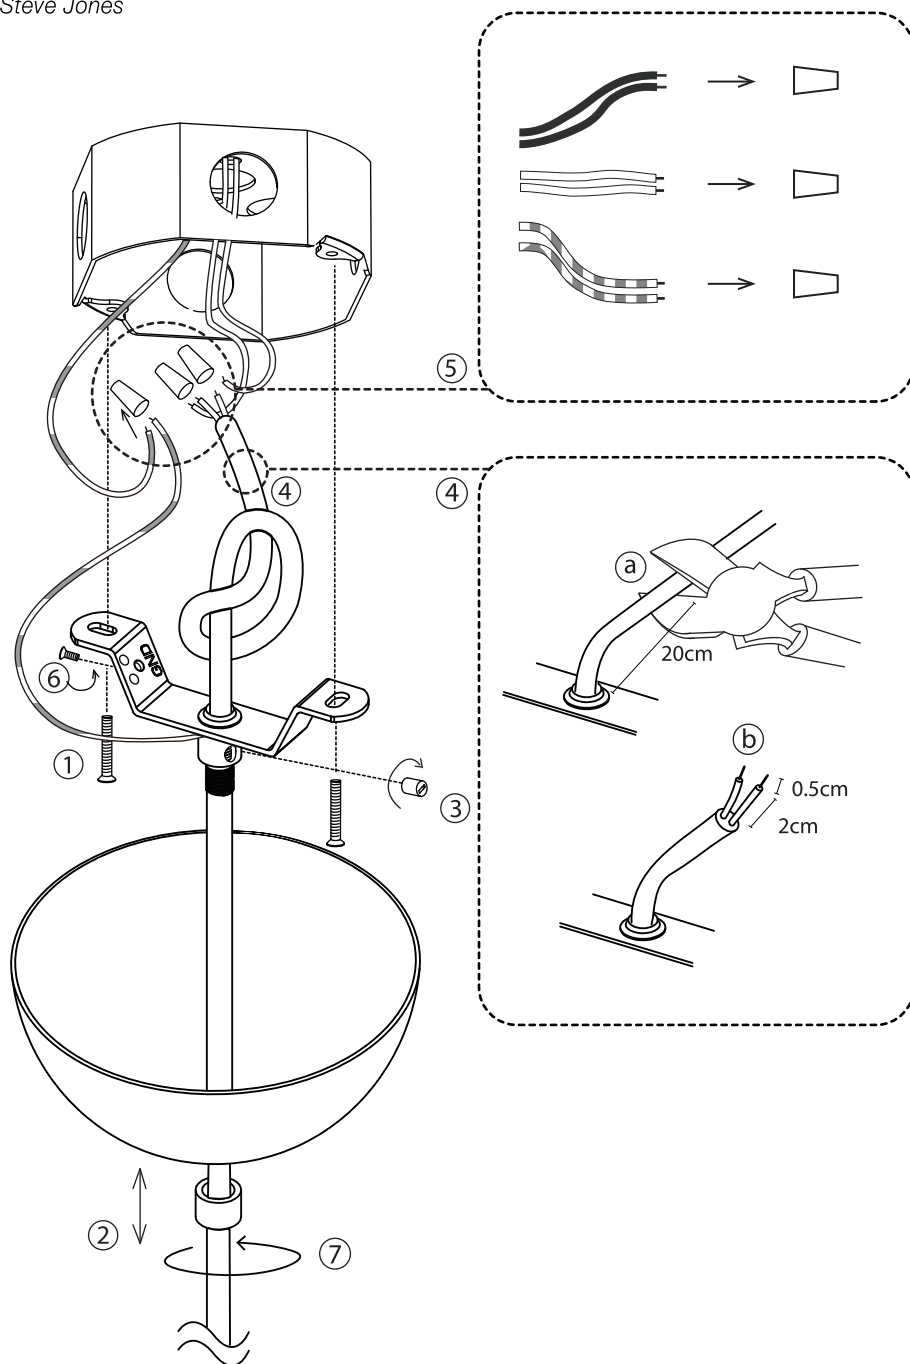

Bubble

by Steve Jones

innermost®

WARNING!

The Installation should only be undertaken by a qualified electrician and must be installed in accordance with current building and wiring regulations.

- ⑤ Black to Black. White to White.
  Earth to Earth.

When installing and whenever acting on the appliance, ensure that the power supply has been switched off.

Surfaces can become hot while running.

Maximum weight: 5 lbs.

Should the external trailing cable get damaged, it must be replaced by Innermost or by qualified personnel in order to avoid any danger.

ATTENTION!

L'installation du luminaire doit se faire par un ingénieur électricien agréé Et doit être installé en respectant les règles en vigueur sur la construction et le câblage.

- ⑤ Noir à Noir. Blanc à Blanc. Vert à la Terre.

Au moment de l'installation et chaque fois que l'on intervient sur l'appareil, s'assurer que la tension d'alimentation ait été coupée.

Les surfaces peuvent chauffer lors de l'utilisation.

Poids maximum: 5lbs

Si le cordon flexible externe est endommagé, il doit être remplacé par Innermost ou par le personnel qualifié afin d'éviter des dangers.

¡ATENCIÓN!

La instalación sólo debe ser realizada por un electricista calificado y debe instalarse de acuerdo con las normas actuales de construcción y cableado. Para efectuar la instalación, y toda vez que se efectúe alguna operación en el aparato, asegurarse de haber cortado la corriente eléctrica.

- ⑤ Negro a Negro. Blanco a Blanco.
  Verde a la Tierra

Las superficies pueden calentarse durante el funcionamiento.

Peso Máximo: 5lbs

Si el cable externo se estropea, debe ser sustituido por Innermost o por personal cualificado con el fin de evitar situaciones peligrosas.

Recommended Bulb

Bubble US
PB059305XX