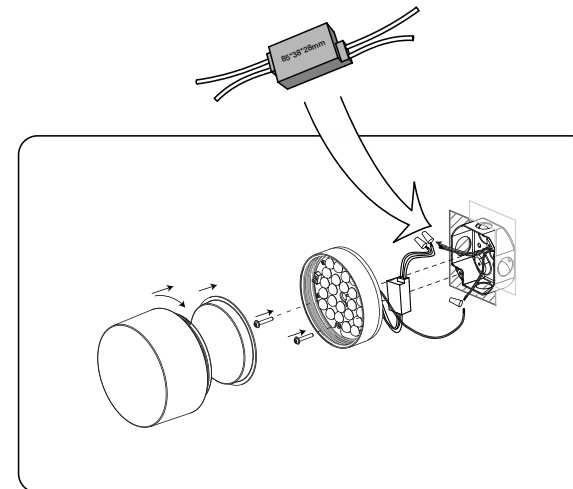

# Full Stop: Wall by Derek Treadwell

innermost®

13.5cm / 5.25"

9.6cm / 3.75"

**Full Stop Wall**  
USA: WF10831301

### Colour + EAN/UPC Code

01 - White, Clear Glass  
Outer, Frosted Inner  
UPC: 816827022664

<b>Category</b>	Wall Mount / Wall Projection: 9.6cm / 3.75"
<b>Material</b>	Aluminium, Silicone and Glass
<b>Cable</b>	3"
<b>Lightsource</b>	Integrated LED
<b>Switched</b>	No
<b>Class</b>	cETLus - Class I
<b>ADA-Compliant</b>	Yes - if installed in compliance with ADA307.4

<b>Location Rating</b>	IP65 / Wet Locations - Suitable for Mounting within 1.2 M (4 Feet) of Ground
<b>Fitting</b>	4" Octagon Box / No Cutout Needed
<b>Weight</b>	TBC
<b>Individual Carton Size</b>	TBC
<b>Individual Carton Weight</b>	TBC
<b>Shipping Carton Quantity</b>	TBC
<b>Shipping Carton Size</b>	TBC
<b>Shipping Carton Weight</b>	TBC