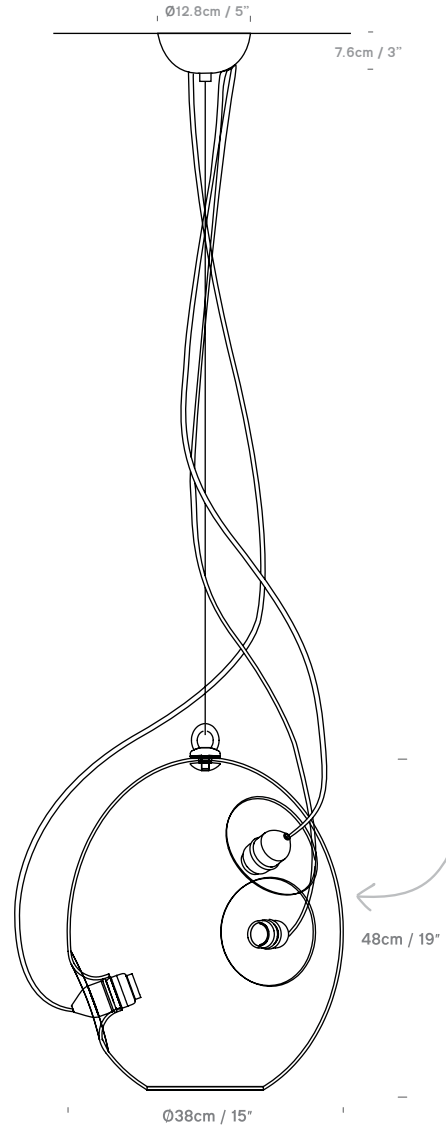

Membrane

by Jette Scheib

www.innermost.us
info@innermost.us

innermost®

US Distribution IMDC
+1888 899 IMDC [4632]

Canada Distribution LIGHTFORM
+1 866 526 7232

Membrane
USA PM09933005

Weight

Individual Packing Size (cm x cm x cm)
Master Carton Packing size (cm x cm x cm)
Individual Net Weight (kgs)
Individual Gross Weight (kgs)

Product Category	Pendant
Material	Glass and aluminium
Cable	4m. Black PVC cable
Ceiling Canopy	Gunmetal hemisphere

Lightsource	USA 3x E26 Max 100W each (not included)
Recommended Bulb	Filament or pearl LED globe dimmable bulbs 300 - 500 lumen output and colour temperature 2700K

Color	Smoke glass with gunmetal fittings