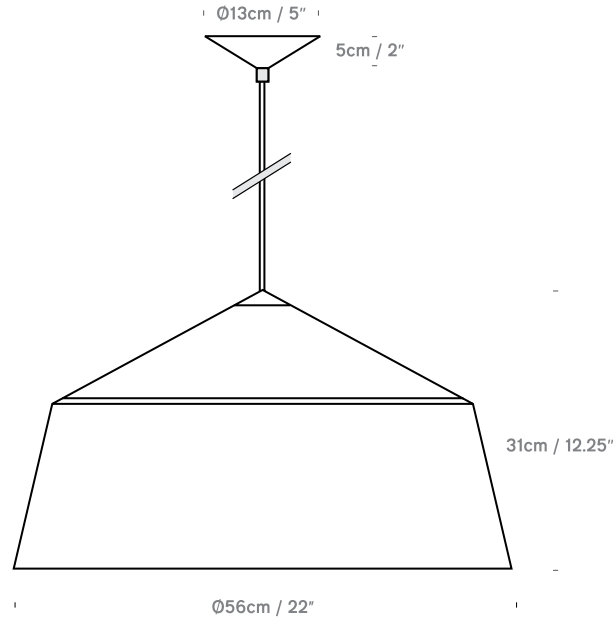

Circus

www.innermost.us
info@innermost.us

innermost[®]

US Distribution IMDC
+1888 899 IMDC [4632]

Canada Distribution LIGHTFORM
+1 866 526 7232

Circus 15
USA PC049320-XX

Lightsource
USA E26 Max 60W (not included)

Circus 36
USA PC049340-XX

Lightsource
USA E26 Max 100W (not included)

Circus 56
USA PC049360-XX

Lightsource
USA E26 Max 100W (not included)

Weight

Individual Packing Size (cm x cm x cm)	22x22x30
Master Carton Packing size (cm x cm x cm)	65.5x44x31.5
Individual Net Weight (kgs)	0.65
Individual Gross Weight (kgs)	1.05

Weight

Individual Packing Size (cm x cm x cm)	43.5x43.5x52
Master Carton Packing size (cm x cm x cm)	43.5x43.5x52
Individual Net Weight (kgs)	1.8
Individual Gross Weight (kgs)	4.7

Weight

Individual Packing Size (cm x cm x cm)	63.5x63.5x39
Master Carton Packing size (cm x cm x cm)	63.5x63.5x39
Individual Net Weight (kgs)	2.5
Individual Gross Weight (kgs)	6.8