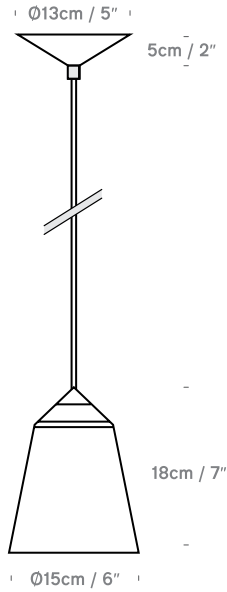

Circus

www.innermost.us
info@innermost.us

innermost[®]

US Distribution IMDC
+1888 899 IMDC [4632]

Canada Distribution LIGHTFORM
+1 866 526 7232

Circus 15
USA PC049320-XX

Lightsource
USA E26 Max 60W (not included)

Circus 36
USA PC049340-XX

Lightsource
USA E26 Max 100W (not included)

Circus 56
USA PC049360-XX

Lightsource
USA E26 Max 100W (not included)

Weight

Individual Packing Size (cm x cm x cm)	22x22x30
Master Carton Packing size (cm x cm x cm)	65.5x44x31.5
Individual Net Weight (kgs)	0.65
Individual Gross Weight (kgs)	1.05

Weight

Individual Packing Size (cm x cm x cm)	43.5x43.5x52
Master Carton Packing size (cm x cm x cm)	43.5x43.5x52
Individual Net Weight (kgs)	1.8
Individual Gross Weight (kgs)	4.7

Weight

Individual Packing Size (cm x cm x cm)	63.5x63.5x39
Master Carton Packing size (cm x cm x cm)	63.5x63.5x39
Individual Net Weight (kgs)	2.5
Individual Gross Weight (kgs)	6.8