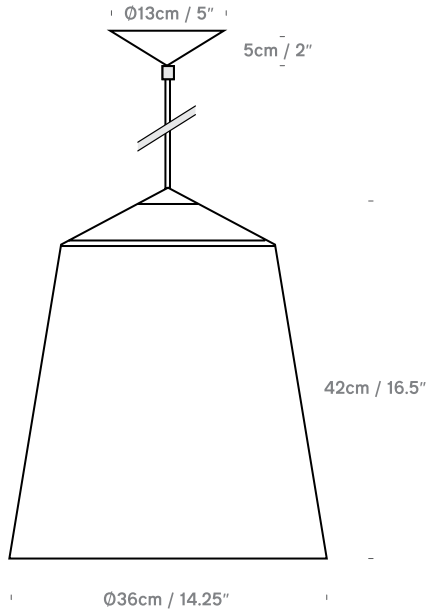

Circus 36
USA PC049340-XX

Lightsource
USA E26 Max 100W (not included)

Circus 56
USA PC049360-XX

Lightsource
USA E26 Max 100W (not included)

Weight

Individual Packing Size (cm x cm x cm)	22x22x30
Master Carton Packing size (cm x cm x cm)	65.5x44x31.5
Individual Net Weight (kgs)	0.65
Individual Gross Weight (kgs)	1.05

Weight

Individual Packing Size (cm x cm x cm)	43.5x43.5x52
Master Carton Packing size (cm x cm x cm)	43.5x43.5x52
Individual Net Weight (kgs)	1.8
Individual Gross Weight (kgs)	4.7

Weight

Individual Packing Size (cm x cm x cm)	63.5x63.5x39
Master Carton Packing size (cm x cm x cm)	63.5x63.5x39
Individual Net Weight (kgs)	2.5
Individual Gross Weight (kgs)	6.8