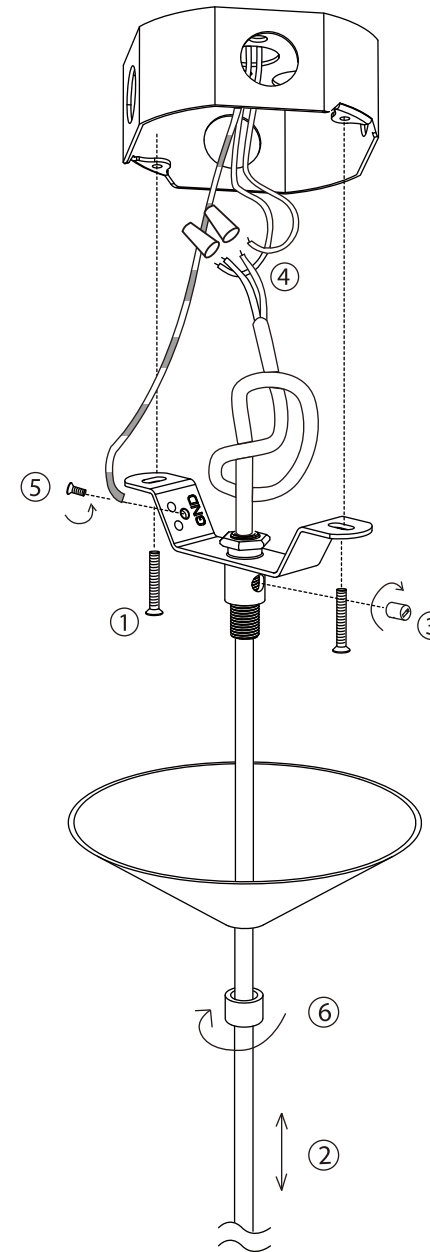

Circus

by Corinna Warm

innermost®

Circus 15 US - PC049320XX
Circus 36 US - PC049340XX
Circus 56 US - PC049360XX