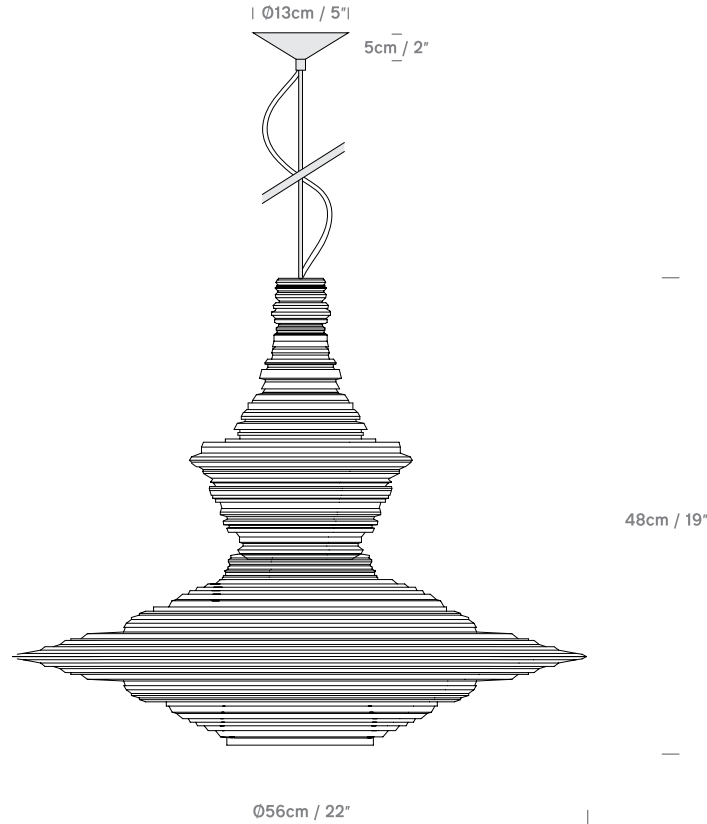

Stupa 18
USA PS079310-XX

Stupa 56
USA PS079340-XX

Stupa 18 Weight

Individual Packing Size (cm x cm x cm)	25x25x37
Master Carton Packing size (cm x cm x cm)	51x51x40
Individual Net Weight (kgs)	1.25
Individual Gross Weight (kgs)	1.9

Stupa 56 Weight

Individual Packing Size (cm x cm x cm)	65.5x65.5x58
Master Carton Packing size (cm x cm x cm)	65.5x65.5x58
Individual Net Weight (kgs)	7.3
Individual Gross Weight (kgs)	13.2

Product Category	Pendant
Material	Resin
Cable	4m. Red braided cable
Ceiling Canopy	Yellow- red braided cable White- white braided cable

Lightsource	USA E26 Max 100W (not included)
Recommended Bulb	LED globe bulbs 400 - 1000 lumen output and from 2700K (for warmer with more colour), up to 6000K (daylight)

Color	
	01 -White
	06 -Yellow