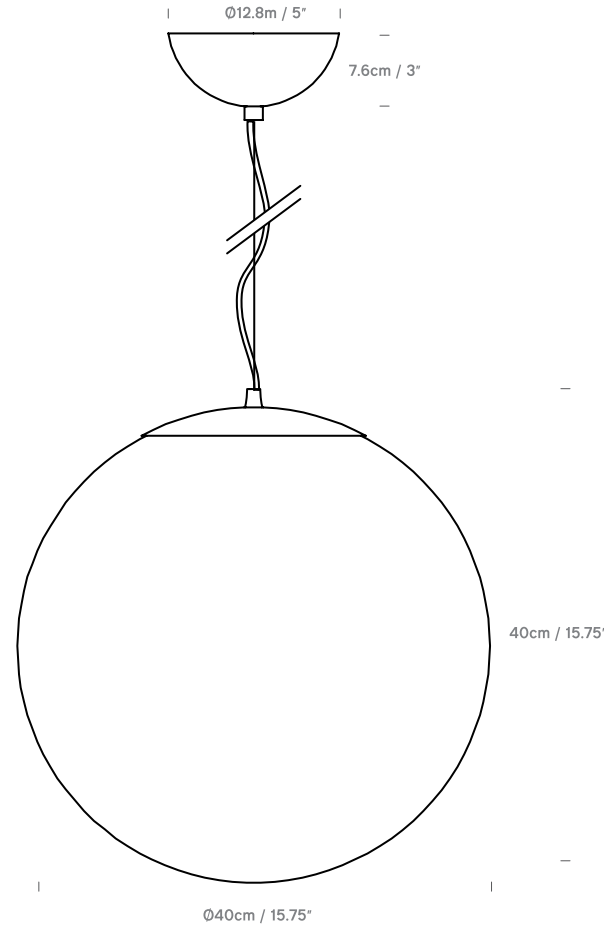

Drop 20
USA PD04931001

Drop 40
USA PD04932001

Drop 20 Weight

Individual Packing Size (cm x cm x cm)	25.5x25.5x34
Master Carton Packing size (cm x cm x cm)	54x54x38
Individual Net Weight (kgs)	1.1
Individual Gross Weight (kgs)	1.6

Drop 40 Weight

Individual Packing Size (cm x cm x cm)	48.5x48.5x58
Master Carton Packing size (cm x cm x cm)	48.5x48.5x58
Individual Net Weight (kgs)	2.8
Individual Gross Weight (kgs)	5.9

Product Category	Pendant
Material	Steel & glass
Cable	4m, White PVC cable
Ceiling Canopy	White hemisphere

Lightsource	USA E26 Max 100W (not included)
Recommended Bulb	LED globe bulbs 400 - 1000 lumen output and from 2700K (for warmer with more colour) up to 6000K (daylight)

Color	
<input type="checkbox"/>	01 -White