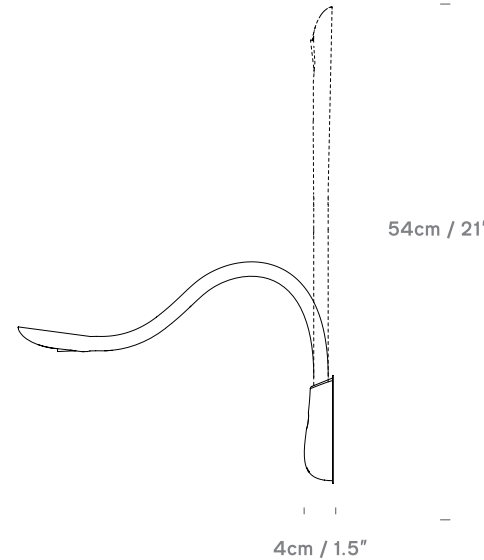

Cobra 90
USA WC078390-XX

Cobra 45 Nude
USA WC078335XX

Weight

| | |
|---|-------------|
| Individual Packing Size (cm x cm x cm) | 13x7.5x106 |
| Master Carton Packing size (cm x cm x cm) | 32x28.5x108 |
| Individual Net Weight (kgs) | 0.9 |
| Individual Gross Weight (kgs) | 1.4 |

Product Category Wall Light

Material Cobra 90 - Steel, aluminium and leather
Cobra 45 - Steel, aluminium

Projection From Wall 4cm / 1.75"

Other Universal Driver, USB Charger 5V 1.2 mA, touch dimmer switch. Cosmetic plate optional for UK/EU

Lightsource

Integrated LED Source, CREE LED, chip life 40,000 hours, 2.5W, 200lm, 3000-3500K, CRI (Ra) 80, Beam Angle 160°

Color

- Cobra 90**
-  01 -White
White leather upholstery, white inner hood, white semi-gloss switch box
 -  10 -Brown
Brown leather upholstery, gold anodised aluminium inner hood, black semi-gloss switch box