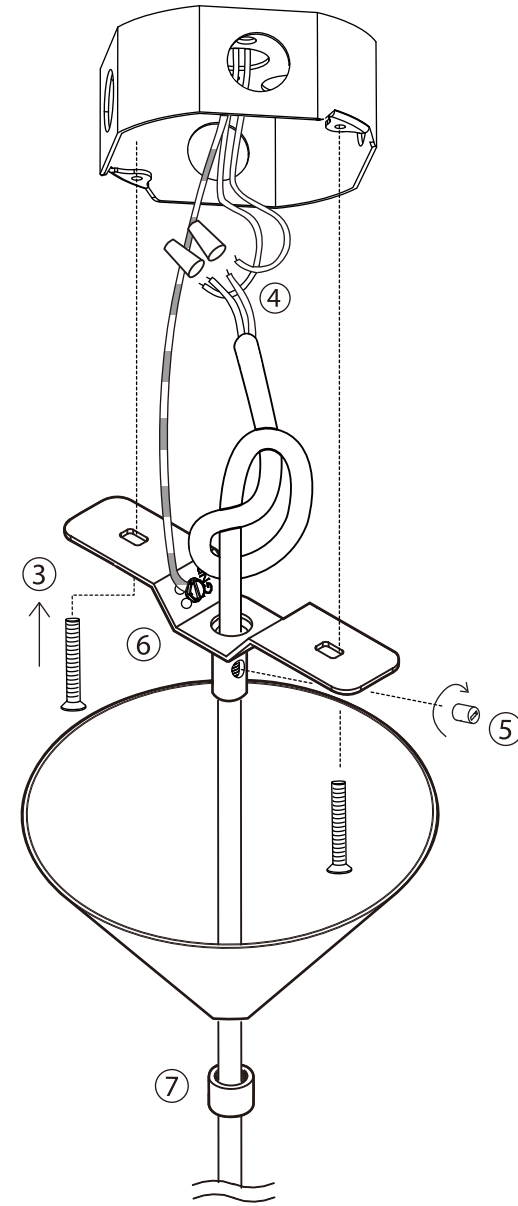

Stupa 18

by Freshwest

innermost®

Stupa 18 US - PS079310XX