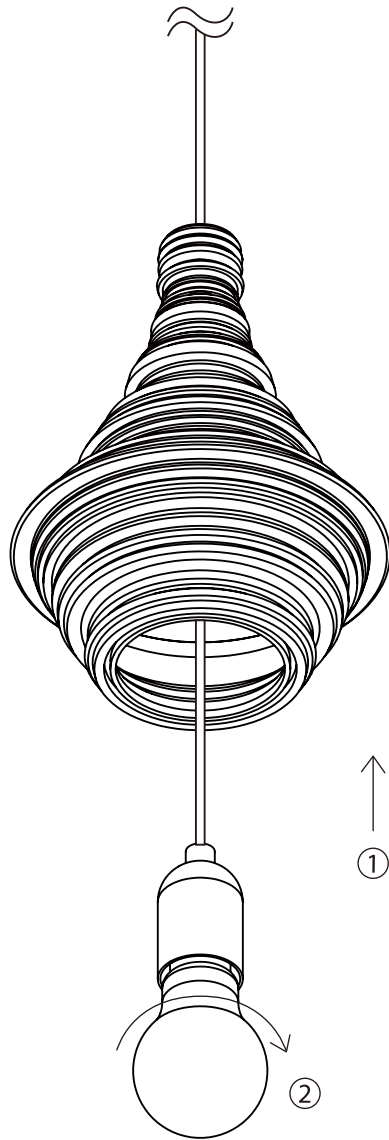

Stupa 18

by Freshwest

innermost®

Stupa 18 US - PS079310XX