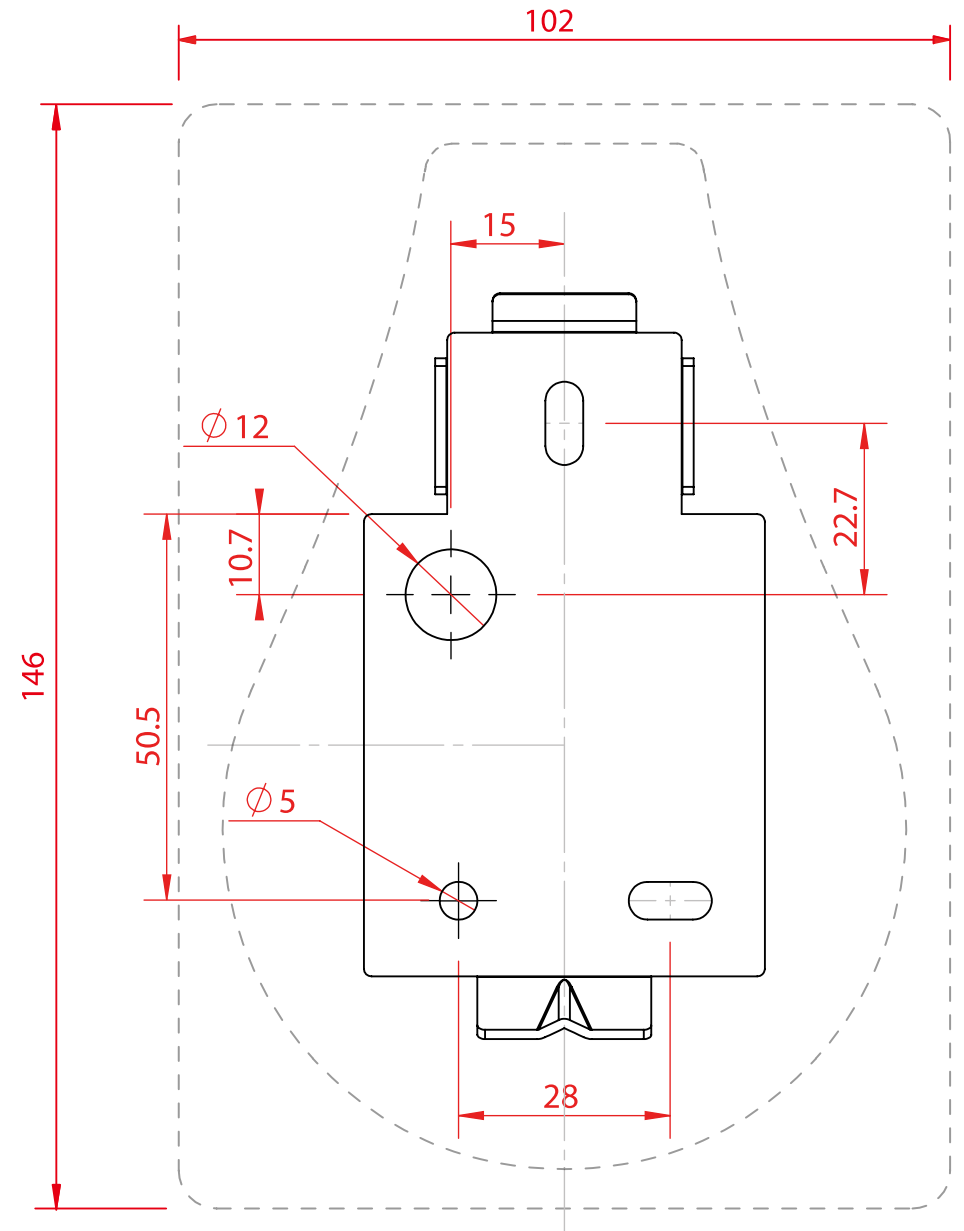

## INSTALLATION GUIDE FOR :

Cobra - 90 cm US

Cobra Nude - 45cm US

White - WC07839001  
Brown - WC07839010

White - WC07833501  
Black - WC07833502

**innermost**<sup>®</sup>

# Cobra

by Innermost

innermost®

INSTALLATION TEMPLATE FOR:  
COBRA 90 CM US - WC078390XX  
COBRA NUDE 45 CM US - WC078335XX

# Cobra

by Innermost

120v . USA Installation

Cobra Nude 45 cm - Class 1 Ⓟ

innermost®

COBRA 90cm US - WC078390XX  
COBRA NUDE 45cm US - WC078335XX