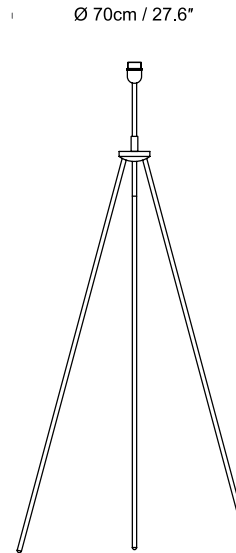

Tripod Base by innermost

innermost®

Product Category
Material

Base
Steel

Satin Nickel- 04

Tripod Base ³⁵
UK/EU BT012104
USA BT012304

Tripod Base ^{FLOOR}
UK/EU BT011104
USA BT011304

120 - 150cm /
47.2" - 59.1"
* height adjustable

SPECIFICATION	Lightsource	Cable	Switch
Tripod Base ³⁵ UK/EU BT012104 USA BT012304	UK/EU E14, Max 60W USA E26, Max 10W	80cm/ 31.5" to switch, 1.5m/ 59" to plug. Clear cable	Inline rocker
Tripod Base ^{FLOOR} UK/EU BT011104 USA BT011304	UK/EU E27, Max 100W USA E26, Max 15W	1.5m/ 59.1" to switch, 1.5m/ 59" to plug. Clear cable	Foot switch