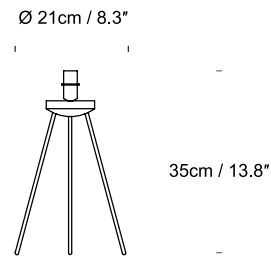

Tripod Base by innermost

innermost®

Product Category
Material

Base
Steel

Satin Nickel- 04

Tripod Base ³⁵
UK/EU BT012104
USA BT012304

Tripod Base ^{FLOOR}
UK/EU BT011104
USA BT011304

120 - 150cm /
47.2" - 59.1"
* height adjustable

SPECIFICATION	Lightsource	Cable	Switch
Tripod Base ³⁵ UK/EU BT012104 USA BT012304	UK/EU E14, Max 60W USA E26, Max 10W	80cm/ 31.5" to switch, 1.5m/ 59" to plug. Clear cable	Inline rocker
Tripod Base ^{FLOOR} UK/EU BT011104 USA BT011304	UK/EU E27, Max 100W USA E26, Max 15W	1.5m/ 59.1" to switch, 1.5m/ 59" to plug. Clear cable	Foot switch